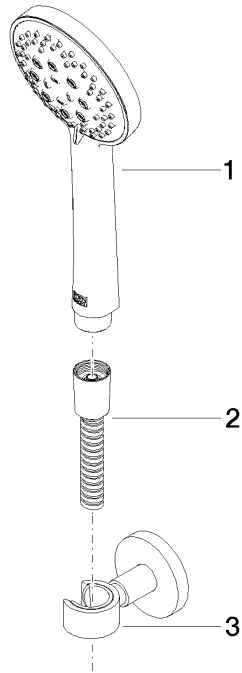

EDITION PRO Hand shower set - Matte Black

27 805 626

- spray head Ø 100mm
- three settings: normal flow, soft flow, massage flow
- with anti-scale system
- metal shower hose 1250mm with integrated anti-twist protection
- shower holder rosette Ø 55mm
- max. flow 15 l/min

	Matte Black	27 805 626-33
	Chrome	27 805 626-00
	Brushed Chrome	27 805 626-93

EDITION PRO Hand shower set - Matte Black

27 805 626

mm [inches]

Flow rate chart

Certificates

LGA_29681.

LGA_29984.

WRAS_2304001.

EDITION PRO Hand shower set - Matte Black

27 805 626

Parts for other finishes can be found here: [Chrome](#)

Spare parts list

No.	Item Number	Name	Quantity used	Delivery time
1	28 018 626-33	EDITION PRO Hand shower - Matte Black	1	30
2	90 30 02 072 00-33	Metal shower hose 1/2" x 3/8" x 1250 mm - Matte Black	1	30
3	28 050 625-33	Wall bracket - Matte Black	1	10