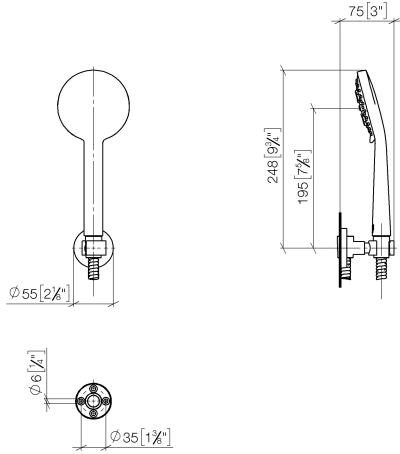

EDITION PRO Hand shower set - Matte Black

27 805 626

- spray head Ø 100mm
- three settings: normal flow, soft flow, massage flow
- with anti-scale system
- metal shower hose 1250mm with integrated anti-twist protection
- shower holder rosette Ø 55mm
- max. flow 15 l/min

	Matte Black	27 805 626-33
	Chrome	27 805 626-00
	Brushed Chrome	27 805 626-93

EDITION PRO Hand shower set - Matte Black

27 805 626

mm [inches]

Flow rate chart

Certificates

LGA_29681.

LGA_29984.

WRAS_2304001.

EDITION PRO Hand shower set - Matte Black

27 805 626

Parts for other finishes can be found here: [Chrome](#)

Spare parts list

No.	Item Number	Name	Quantity used	Delivery time
1	28 018 626-33	EDITION PRO Hand shower - Matte Black	1	30
2	90 30 02 072 00-33	Metal shower hose 1/2" x 3/8" x 1250 mm - Matte Black	1	30
3	28 050 625-33	Wall bracket - Matte Black	1	10