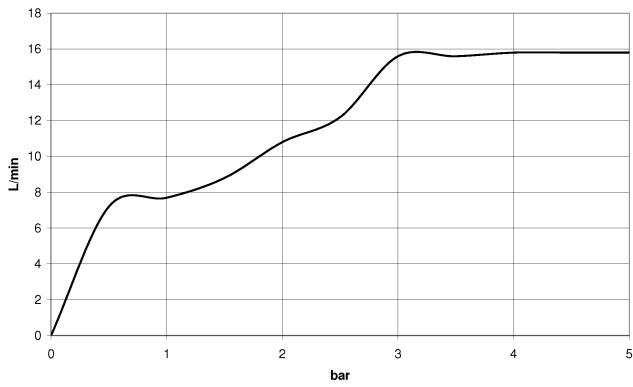

EDITION PRO Hand shower set - Matte Black

27 805 626

- spray head Ø 100mm
- three settings: normal flow, soft flow, massage flow
- with anti-scale system
- metal shower hose 1250mm with integrated anti-twist protection
- shower holder rosette Ø 55mm
- max. flow 15 l/min

	Matte Black	27 805 626-33
	Chrome	27 805 626-00
	Brushed Chrome	27 805 626-93

EDITION PRO Hand shower set - Matte Black

27 805 626

mm [inches]

Flow rate chart

Certificates

LGA_29681.

LGA_29984.