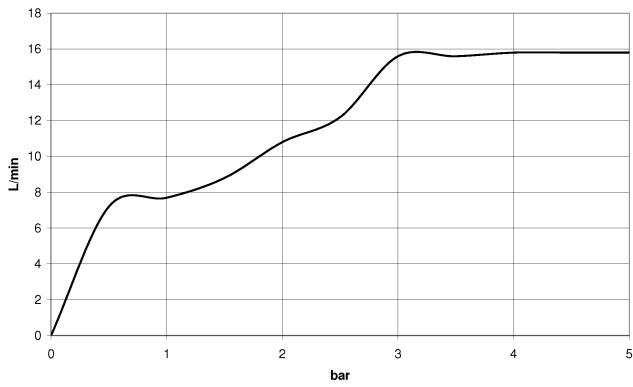

EDITION PRO Hand shower set - Brushed Chrome

27 805 626

- spray head Ø 100mm
- three settings: normal flow, soft flow, massage flow
- with anti-scale system
- metal shower hose 1250mm with integrated anti-twist protection
- shower holder rosette Ø 55mm
- max. flow 15 l/min

	Brushed Chrome	27 805 626-93
	Chrome	27 805 626-00
	Matte Black	27 805 626-33

EDITION PRO Hand shower set - Brushed Chrome

27 805 626

mm [Inches]

Flow rate chart

Certificates

LGA_29681.

LGA_29984.