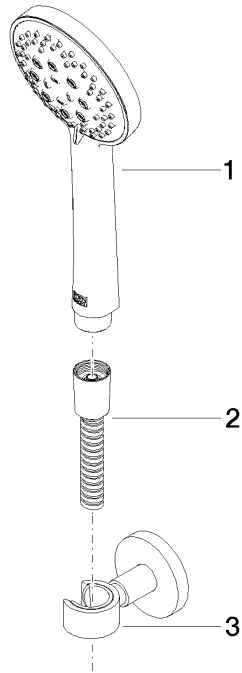

EDITION PRO Hand shower set - Brushed Chrome

27 805 626

- spray head Ø 100mm
- three settings: normal flow, soft flow, massage flow
- with anti-scale system
- metal shower hose 1250mm with integrated anti-twist protection
- shower holder rosette Ø 55mm
- max. flow 15 l/min

	Brushed Chrome	27 805 626-93
	Chrome	27 805 626-00
	Matte Black	27 805 626-33

EDITION PRO Hand shower set - Brushed Chrome

27 805 626

mm [Inches]

Flow rate chart

Certificates

LGA_29681.

LGA_29984.

WRAS_2304001.

EDITION PRO Hand shower set - Brushed Chrome

27 805 626

Parts for other finishes can be found here: [Chrome](#)

Spare parts list

No.	Item Number	Name	Quantity used	Delivery time
1	28 018 626-93	EDITION PRO Hand shower - Brushed Chrome	1	20
2	90 30 02 072 00-93	Metal shower hose 1/2" x 3/8" x 1250 mm - Brushed Chrome	1	20
3	28 050 625-93	Wall bracket - Brushed Chrome	1	20