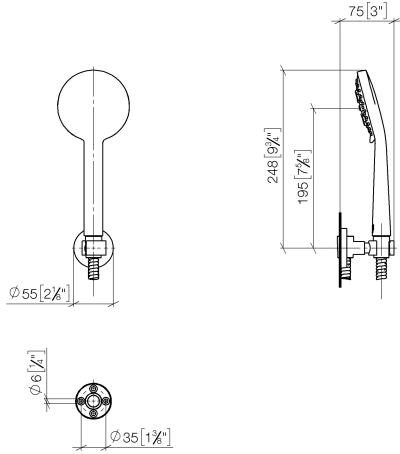

EDITION PRO Hand shower set - Brushed Chrome

27 805 626

- spray head Ø 100mm
- three settings: normal flow, soft flow, massage flow
- with anti-scale system
- metal shower hose 1250mm with integrated anti-twist protection
- shower holder rosette Ø 55mm
- max. flow 15 l/min

	Brushed Chrome	27 805 626-93
	Chrome	27 805 626-00
	Matte Black	27 805 626-33

EDITION PRO Hand shower set - Brushed Chrome

27 805 626

mm [Inches]

Flow rate chart

Certificates

LGA_29681.

LGA_29984.

WRAS_2304001.

EDITION PRO Hand shower set - Brushed Chrome

27 805 626

Parts for other finishes can be found here: [Chrome](#)

Spare parts list

No.	Item Number	Name	Quantity used	Delivery time
1	28 018 626-93	EDITION PRO Hand shower - Brushed Chrome	1	20
2	90 30 02 072 00-93	Metal shower hose 1/2" x 3/8" x 1250 mm - Brushed Chrome	1	20
3	28 050 625-93	Wall bracket - Brushed Chrome	1	20