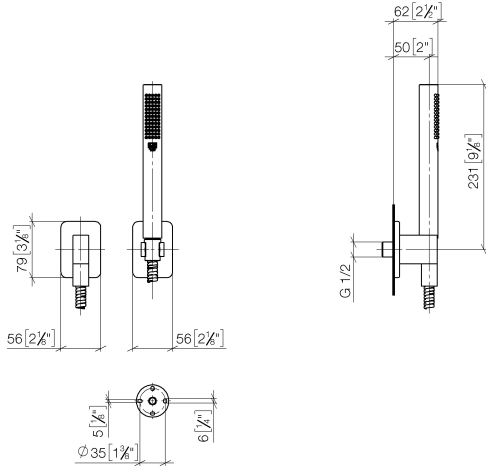

27 808 710

- COMPACT RAIN, max. flow rate 15 l/min (at 3 bar)
- with anti-scale system
- 3/8" shower outlet
- rosette for wall elbow 78 x 55mm
- rosette for shower holder 78 x 55mm
- metal shower hose 1250mm with integrated anti-twist protection
- 1/2" wall elbow
- WRAS 2209005

Intrinsic protection against back flow.

	Brushed Platinum	27 808 710-06
	Chrome	27 808 710-00
	Chrome	27 808 710-00 0010
	Brushed Platinum	27 808 710-06 0010

Recommended miscellaneous

- Concealed wall elbow -** 35 085 970 90
- max. recess depth 163 mm
 - min. recess depth 90 mm

27 808 710

mm [inches]

Flow rate chart

Certificates

LGA_29985. Belgaqua_21-383- WRAS_2209005.
27_8.

27 808 710

Spare parts list

No.	Item Number	Name	Quantity used	Delivery time
1	28 450 710-06	LULU Wall elbow - Brushed Platinum	1	10
2	28 050 710-06	LULU Wall bracket - Brushed Platinum	1	-
Spare part can no longer be ordered, please order the replacement item				
3	90 30 02 072 00-06	Metal shower hose 1/2" x 3/8" x 1250 mm - Brushed Platinum	1	10
4	90 12 11 152 00-06	shower	1	-
Spare part can no longer be ordered, please order the replacement item				