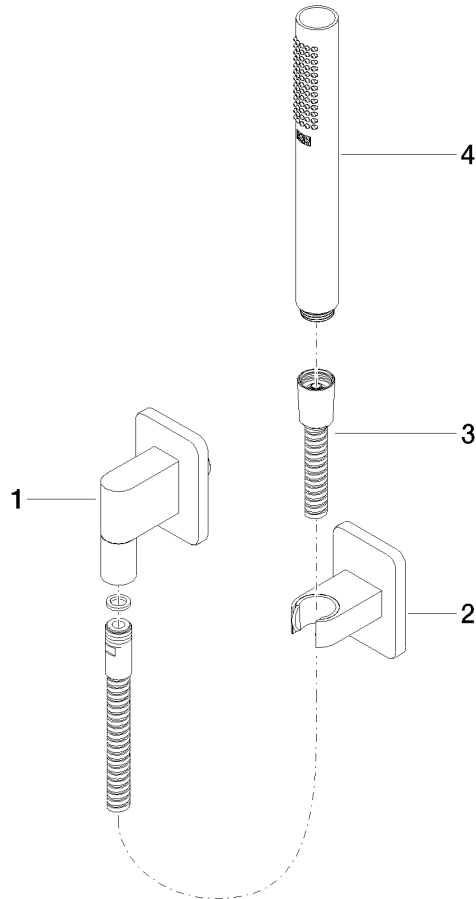

27 808 710

- COMPACT RAIN, max. flow rate 15 l/min (at 3 bar)
- with anti-scale system
- 3/8" shower outlet
- rosette for wall elbow 78 x 55mm
- rosette for shower holder 78 x 55mm
- metal shower hose 1250mm with integrated anti-twist protection
- 1/2" wall elbow
- WRAS 2209005

Intrinsic protection against back flow.

	Brushed Platinum	27 808 710-06
	Chrome	27 808 710-00
	Chrome	27 808 710-00 0010
	Brushed Platinum	27 808 710-06 0010

Recommended miscellaneous

- Concealed wall elbow -** 35 085 970 90
- max. recess depth 163 mm
 - min. recess depth 90 mm

27 808 710

mm [inches]

Flow rate chart

Certificates

LGA_29985. Belgaqua_21-383- WRAS_2209005.
27_8.

27 808 710

Spare parts list

No.	Item Number	Name	Quantity used	Delivery time
1	28 450 710-06	LULU Wall elbow - Brushed Platinum	1	10
2	28 050 710-06	LULU Wall bracket - Brushed Platinum	1	-
Spare part can no longer be ordered, please order the replacement item				
3	90 30 02 072 00-06	Metal shower hose 1/2" x 3/8" x 1250 mm - Brushed Platinum	1	10
4	90 12 11 152 00-06	shower	1	-
Spare part can no longer be ordered, please order the replacement item				