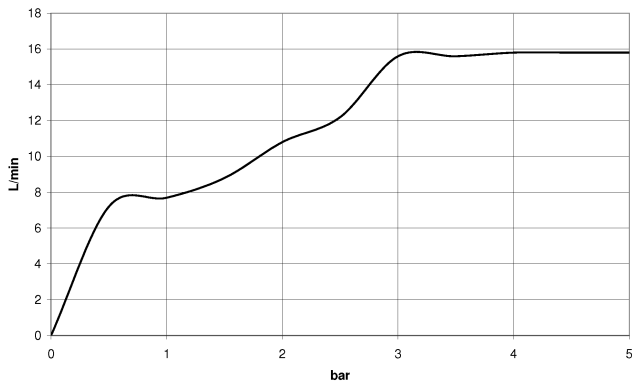

27 808 710

- COMPACT RAIN, max. flow rate 15 l/min (at 3 bar)
- with anti-scale system
- 3/8" shower outlet
- rosette for wall elbow 78 x 55mm
- rosette for shower holder 78 x 55mm
- metal shower hose 1250mm with integrated anti-twist protection
- 1/2" wall elbow
- WRAS 2209005

Intrinsic protection against back flow.

	Brushed Platinum	27 808 710-06
	Chrome	27 808 710-00
	Chrome	27 808 710-00 0010
	Brushed Platinum	27 808 710-06 0010

Recommended miscellaneous

- Concealed wall elbow -** 35 085 970 90
- max. recess depth 163 mm
 - min. recess depth 90 mm

27 808 710

mm [inches]

Flow rate chart

Certificates

LGA_29985. Belgaqua_21-383- WRAS_2209005.
27_8.

27 808 710

Spare parts list

No.	Item Number	Name	Quantity used	Delivery time
1	28 450 710-06	LULU Wall elbow - Brushed Platinum	1	10
2	28 050 710-06	LULU Wall bracket - Brushed Platinum	1	-
Spare part can no longer be ordered, please order the replacement item				
3	90 30 02 072 00-06	Metal shower hose 1/2" x 3/8" x 1250 mm - Brushed Platinum	1	10
4	90 12 11 152 00-06	shower	1	-
Spare part can no longer be ordered, please order the replacement item				