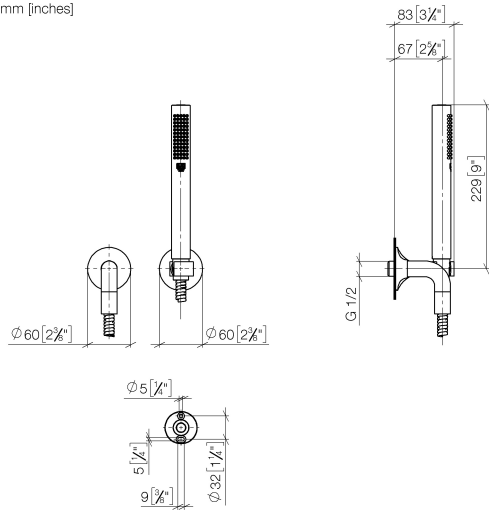

27 808 809

- COMPACT RAIN, max. flow rate 15 l/min (at 3 bar)
- with anti-scale system
- 3/8" shower outlet
- rosette for wall elbow Ø 60mm
- rosette for shower holder Ø 60mm
- metal shower hose 1250mm with integrated anti-twist protection
- 1/2" wall elbow
- WRAS 1810007

Intrinsic protection against back flow.

	Brushed Dark Platinum	27 808 809-99
	Chrome	27 808 809-00
	Chrome	27 808 809-00 0010
	Brushed Platinum	27 808 809-06
	Brushed Platinum	27 808 809-06 0010
	Platinum	27 808 809-08 0010
	Platinum	27 808 809-08
	Dark Chrome	27 808 809-19 0010
	Brushed Durabronze (23kt Gold)	27 808 809-28 0010
	Brushed Durabronze (23kt Gold)	27 808 809-28
	Brushed Bronze	27 808 809-42
	Brushed Bronze	27 808 809-42 0010
	Brushed Champagne (22kt Gold)	27 808 809-46 0010
	Champagne (22kt Gold)	27 808 809-47 0010
	Brushed Dark Platinum	27 808 809-99 0010

Recommended miscellaneous

- Concealed wall elbow -** 35 085 970 90
- max. recess depth 163 mm
  - min. recess depth 90 mm

27 808 809

mm [inches]

Flow rate chart

Certificates

LGA\_28437.

LGA\_29985.

### Spare parts list

No.	Item Number	Name	Quantity used	Delivery time
1	28 019 979-99	Hand shower - Brushed Dark Platinum	1	30
2	28 450 809-99	VAIA Wall elbow - Brushed Dark Platinum	1	30
3	28 050 809-99	VAIA Wall bracket - Brushed Dark Platinum	1	30
4	90 14 20 026 00 90	seal	1	2
5	90 30 02 072 00-99	Metal shower hose 1/2" x 3/8" x 1250 mm - Brushed Dark Platinum	1	30