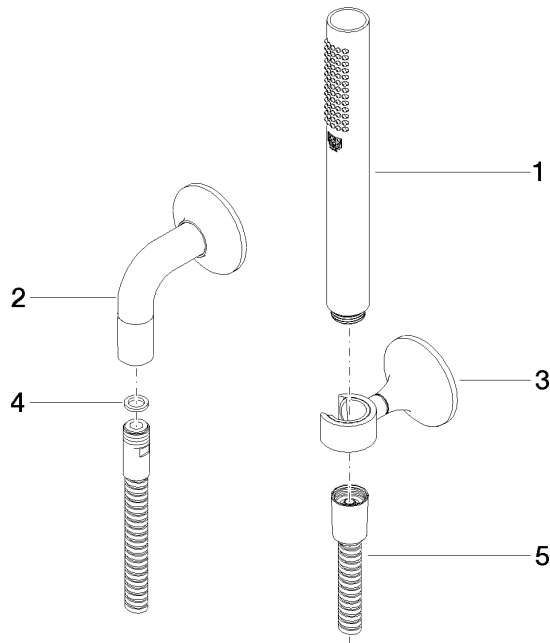

27 808 809

- COMPACT RAIN, max. flow rate 15 l/min (at 3 bar)
- with anti-scale system
- 3/8" shower outlet
- rosette for wall elbow Ø 60mm
- rosette for shower holder Ø 60mm
- metal shower hose 1250mm with integrated anti-twist protection
- 1/2" wall elbow
- WRAS 1810007

Recommended miscellaneous

- Concealed wall elbow -** 35 085 970 90
- max. recess depth 163 mm
  - min. recess depth 90 mm

27 808 809

mm [inches]

Flow rate chart

Certificates

LGA\_28437.

LGA\_29985.

### Spare parts list

No.	Item Number	Name	Quantity used	Delivery time
1	28 019 979-99	Hand shower - Brushed Dark Platinum	1	30
2	28 450 809-99	VAIA Wall elbow - Brushed Dark Platinum	1	30
3	28 050 809-99	VAIA Wall bracket - Brushed Dark Platinum	1	30
4	90 14 20 026 00 90	seal	1	2
5	90 30 02 072 00-99	Metal shower hose 1/2" x 3/8" x 1250 mm - Brushed Dark Platinum	1	30