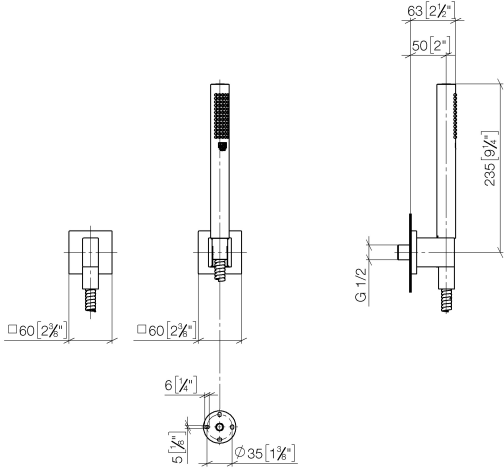

## Hand shower set with individual rosettes - Chrome

IMO

27 808 980

Fits: IMO, MEM, CL.1, CYO

- COMPACT RAIN, max. flow rate 15 l/min (at 3 bar)
- with anti-scale system
- 3/8" shower outlet
- rosette for wall elbow 60 x 60mm
- rosette for shower holder 60 x 60mm
- metal shower hose 1250mm with integrated anti-twist protection
- 1/2" wall elbow
- WRAS 2209005

### Recommended miscellaneous

**Concealed wall elbow -**

35 085 970 90

- max. recess depth 163 mm
- min. recess depth 90 mm

27 808 980

mm [inches]

Flow rate chart

Codes & Standards

## Hand shower set with individual rosettes - Chrome

---

IMO

27 808 980