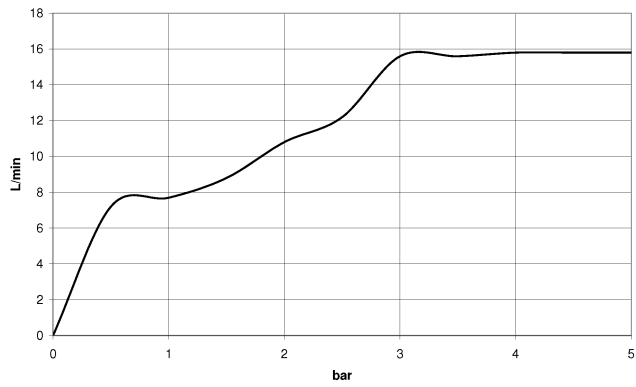

## Hand shower set with individual rosettes - Chrome

IMO

27 808 980

Fits: IMO, MEM, CL.1, CYO

- COMPACT RAIN, max. flow rate 15 l/min (at 3 bar)
- with anti-scale system
- 3/8" shower outlet
- rosette for wall elbow 60 x 60mm
- rosette for shower holder 60 x 60mm
- metal shower hose 1250mm with integrated anti-twist protection
- 1/2" wall elbow
- WRAS 2209005

### Recommended miscellaneous

**Concealed wall elbow -**

35 085 970 90

- max. recess depth 163 mm
- min. recess depth 90 mm

27 808 980

mm [inches]

Flow rate chart

Codes & Standards