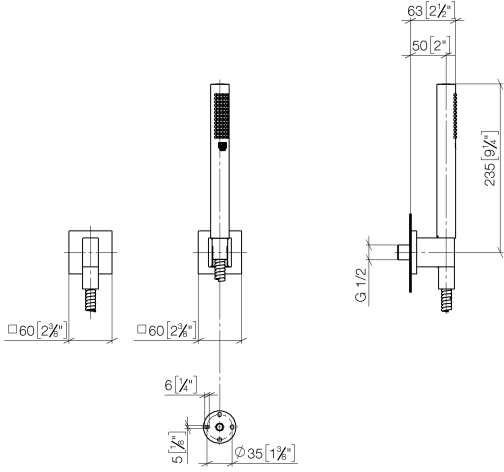

**Hand shower set with individual rosettes - Brushed Platinum**

IMO

27 808 980

Fits: IMO, MEM, CL.1, CYO

- COMPACT RAIN, max. flow rate 15 l/min (at 3 bar)
- with anti-scale system
- 3/8" shower outlet
- rosette for wall elbow 60 x 60mm
- rosette for shower holder 60 x 60mm
- metal shower hose 1250mm with integrated anti-twist protection
- 1/2" wall elbow
- WRAS 2209005

**Recommended miscellaneous**

**Concealed wall elbow -**

35 085 970 90

- max. recess depth 163 mm
- min. recess depth 90 mm

27 808 980

mm [inches]

Flow rate chart

Codes & Standards