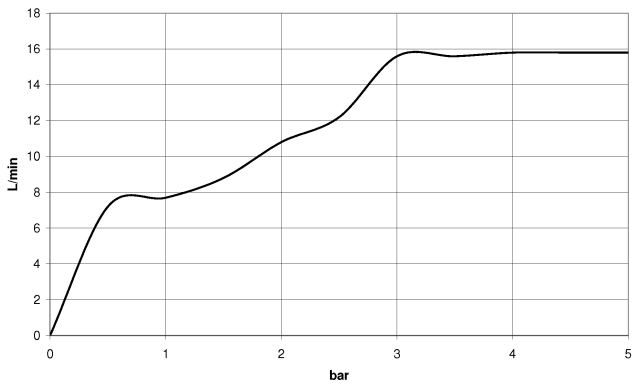

**Hand shower set with individual rosettes - Platinum**

IMO

27 808 980

Fits: IMO, MEM, CL.1, CYO

- COMPACT RAIN, max. flow rate 15 l/min (at 3 bar)
- with anti-scale system
- 3/8" shower outlet
- rosette for wall elbow 60 x 60mm
- rosette for shower holder 60 x 60mm
- metal shower hose 1250mm with integrated anti-twist protection
- 1/2" wall elbow
- WRAS 2209005

**Recommended miscellaneous**

**Concealed wall elbow -**

35 085 970 90

- max. recess depth 163 mm
- min. recess depth 90 mm

27 808 980

mm [inches]

Flow rate chart

Codes & Standards