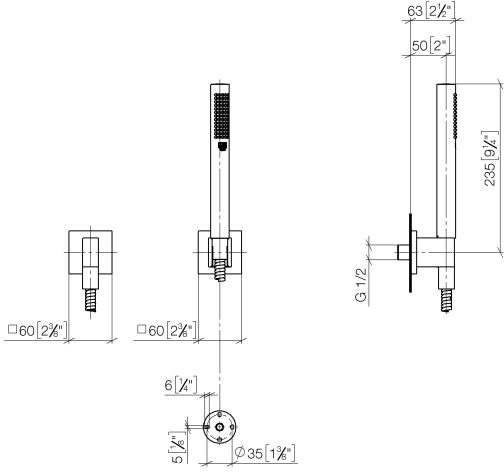

**Hand shower set with individual rosettes - Platinum**

IMO

27 808 980

Fits: IMO, MEM, CL.1, CYO

- COMPACT RAIN, max. flow rate 15 l/min (at 3 bar)
- with anti-scale system
- 3/8" shower outlet
- rosette for wall elbow 60 x 60mm
- rosette for shower holder 60 x 60mm
- metal shower hose 1250mm with integrated anti-twist protection
- 1/2" wall elbow
- WRAS 2209005

**Recommended miscellaneous**

**Concealed wall elbow -**

35 085 970 90

- max. recess depth 163 mm
- min. recess depth 90 mm

27 808 980

mm [inches]

Flow rate chart

Codes & Standards