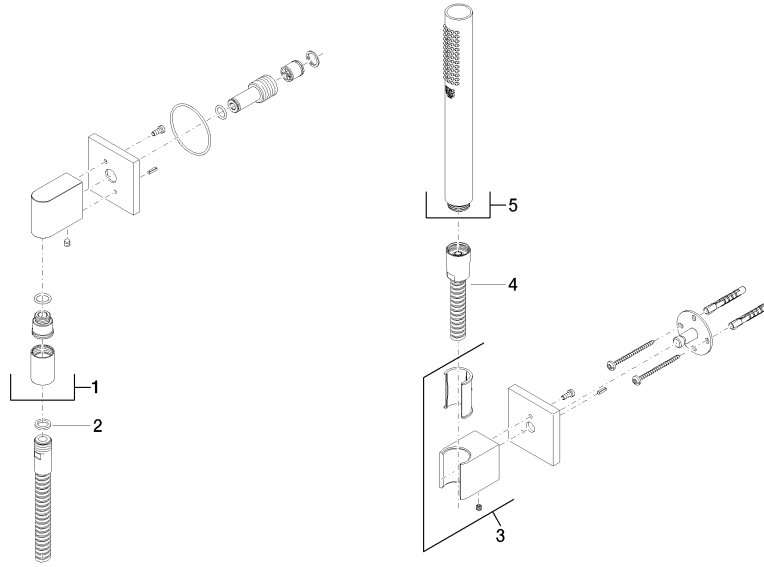

Hand shower set with individual rosettes - Dark Chrome

IMO

27 808 980

Fits: IMO, MEM, CL.1, CYO

- COMPACT RAIN, max. flow rate 15 l/min (at 3 bar)
- with anti-scale system
- 3/8" shower outlet
- rosette for wall elbow 60 x 60mm
- rosette for shower holder 60 x 60mm
- metal shower hose 1250mm with integrated anti-twist protection
- 1/2" wall elbow
- WRAS 2209005

Recommended miscellaneous

Concealed wall elbow -

35 085 970 90

- max. recess depth 163 mm
- min. recess depth 90 mm

27 808 980

mm [inches]

Flow rate chart

Codes & Standards

DIN 4109

EN 1717

ISO 3822

Scottish Water
Byelaws

UK Water Supply
Regulations

Ü-Zeichen

Hand shower set with individual rosettes - Dark Chrome

IMO

27 808 980

Certificates

LGA_29

WRAS_2209

Belgaqua_22_280_2

27 808 980

Hand shower set with individual rosettes - Dark Chrome

IMO