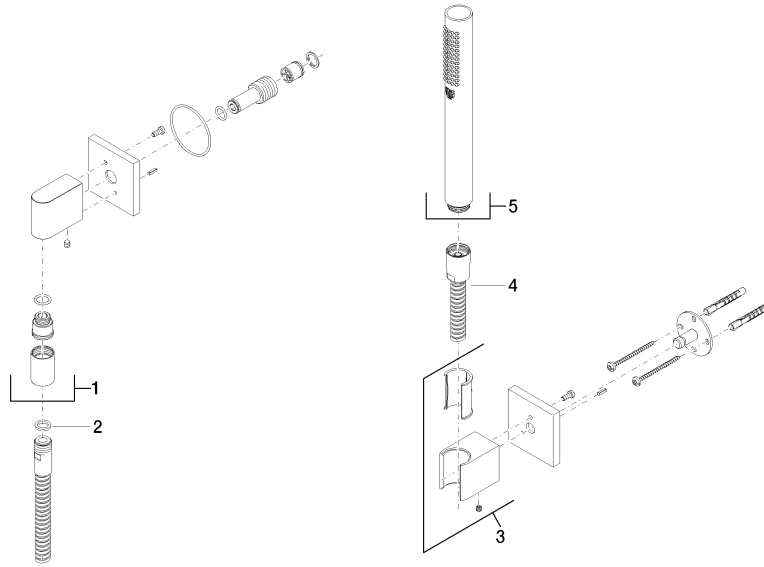

Hand shower set with individual rosettes - Brushed Light Gold

IMO

27 808 980

Fits: IMO, MEM, CL.1, CYO

- COMPACT RAIN, max. flow rate 15 l/min (at 3 bar)
- with anti-scale system
- 3/8" shower outlet
- rosette for wall elbow 60 x 60mm
- rosette for shower holder 60 x 60mm
- metal shower hose 1250mm with integrated anti-twist protection
- 1/2" wall elbow
- WRAS 2209005

Recommended miscellaneous

Concealed wall elbow - 35 085 970 90

- min. recess depth 90 mm
- max. recess depth 163 mm

27 808 980

mm [inches]

Flow rate chart

Codes & Standards

DIN 4109

Certificates

LGA_29

WRAS_2209

Belgaqua_22_280_2

27 808 980

Product version from 6/3/2020

Hand shower set with individual rosettes - Brushed Light Gold

IMO