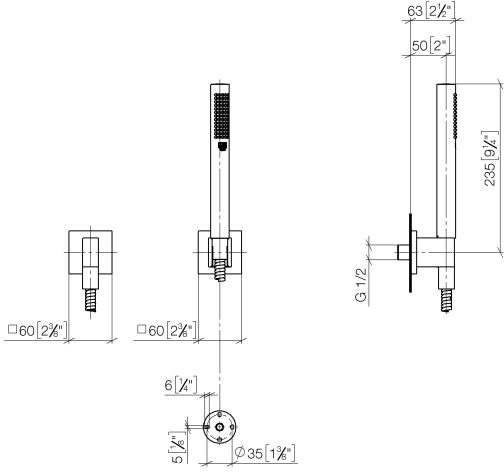

Hand shower set with individual rosettes - Brushed Light Gold

IMO

27 808 980

Fits: IMO, MEM, CL.1, CYO

- COMPACT RAIN, max. flow rate 15 l/min (at 3 bar)
- with anti-scale system
- 3/8" shower outlet
- rosette for wall elbow 60 x 60mm
- rosette for shower holder 60 x 60mm
- metal shower hose 1250mm with integrated anti-twist protection
- 1/2" wall elbow
- WRAS 2209005

Recommended miscellaneous

Concealed wall elbow - 35 085 970 90

- min. recess depth 90 mm
- max. recess depth 163 mm

27 808 980

mm [inches]

Flow rate chart

Codes & Standards

DIN 4109

EN 1717

ISO 3822

Scottish Water
Byelaws

UK Water Supply
Regulations

Ü-Zeichen

Hand shower set with individual rosettes - Brushed Light Gold

IMO

27 808 980