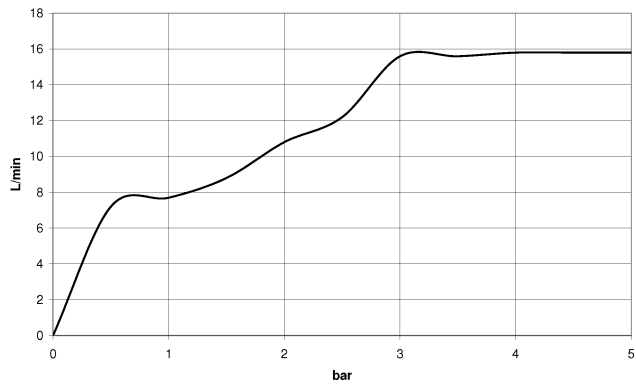

Hand shower set with individual rosettes - Brushed Light Gold

IMO

27 808 980

Fits: IMO, MEM, CL.1, CYO

- COMPACT RAIN, max. flow rate 15 l/min (at 3 bar)
- with anti-scale system
- 3/8" shower outlet
- rosette for wall elbow 60 x 60mm
- rosette for shower holder 60 x 60mm
- metal shower hose 1250mm with integrated anti-twist protection
- 1/2" wall elbow
- WRAS 2209005

Recommended miscellaneous

Concealed wall elbow - 35 085 970 90

- min. recess depth 90 mm
- max. recess depth 163 mm

27 808 980

mm [inches]

Flow rate chart

Codes & Standards

DIN 4109