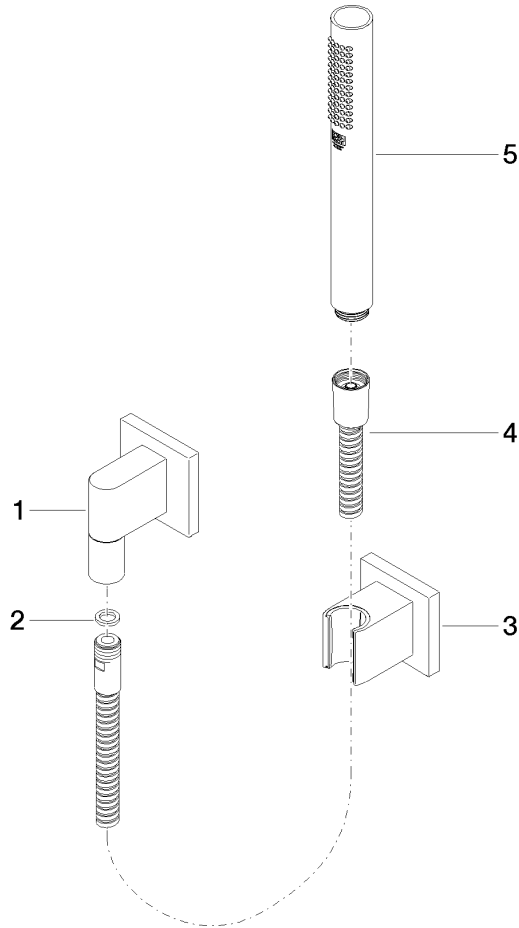

27 808 980

Fits: IMO, MEM, CL.1, CYO

- COMPACT RAIN, max. flow rate 6.8 l/min (at 3 bar)
- with anti-scale system
- 3/8" shower outlet
- rosette for wall elbow 60 x 60mm
- rosette for shower holder 60 x 60mm
- metal shower hose 1250mm with integrated anti-twist protection
- 1/2" wall elbow
- This product can help a building meet the requirements of Green Building Rating Systems, e.g. LEED®, BREEAM®, DGNB

Recommended miscellaneous

	Concealed wall elbow - ● min. recess depth 90 mm ● max. recess depth 163 mm	35 085 970 90
---	--	---------------

27 808 980

mm [inches]

Flow rate chart

Codes & Standards

DIN 4109

ISO 3822

Ü-Zeichen

Hand shower set with individual rosettes FlowReduce - Brushed Light Gold

IMO

27 808 980

Certificates

LGA_29

27 808 980

Product version from 4/1/2024

Hand shower set with individual rosettes FlowReduce - Brushed Light Gold

IMO

27 808 980

Spare parts list

Product version from 4/1/2024

No.	Item Number	Name	Quantity used	Delivery time
	28 450 980-27	Wall elbow - Brushed Light Gold	5	30