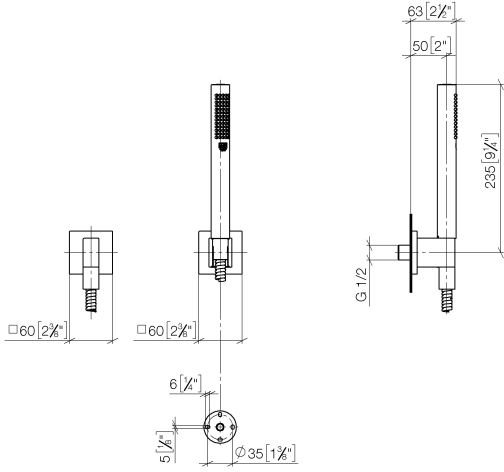

27 808 980

Fits: IMO, MEM, CL.1, CYO

- COMPACT RAIN, max. flow rate 6.8 l/min (at 3 bar)
- with anti-scale system
- 3/8" shower outlet
- rosette for wall elbow 60 x 60mm
- rosette for shower holder 60 x 60mm
- metal shower hose 1250mm with integrated anti-twist protection
- 1/2" wall elbow
- This product can help a building meet the requirements of Green Building Rating Systems, e.g. LEED®, BREEAM®, DGNB

Intrinsic protection against back flow.

	Brushed Light Gold	27 808 980-27 0010
	Chrome	27 808 980-00
	Chrome	27 808 980-00 0010
	Brushed Platinum	27 808 980-06
	Brushed Platinum	27 808 980-06 0010
	Platinum	27 808 980-08
	Platinum	27 808 980-08 0010
	Dark Chrome	27 808 980-19
	Dark Chrome	27 808 980-19 0010
	Brushed Light Gold	27 808 980-27
	Brushed Durabrass (23kt Gold)	27 808 980-28 0010
	Brushed Durabrass (23kt Gold)	27 808 980-28
	Matte Black	27 808 980-33
	Matte Black	27 808 980-33 0010
	Brushed Champagne (22kt Gold)	27 808 980-46 0010
	Champagne (22kt Gold)	27 808 980-47 0010
	Brushed Chrome	27 808 980-93
	Brushed Chrome	27 808 980-93 0010
	Brushed Dark Platinum	27 808 980-99
	Brushed Dark Platinum	27 808 980-99 0010

Recommended miscellaneous

	Concealed wall elbow - ● min. recess depth 90 mm ● max. recess depth 163 mm	35 085 970 90
---	--	---------------

27 808 980

mm [inches]

Flow rate chart

Codes & Standards

DIN 4109

ISO 3822

Hand shower set with individual rosettes FlowReduce - Brushed Light Gold

IMO

27 808 980

Spare parts list

Product version from 4/1/2024

No.	Item Number	Name	Quantity used	Delivery time
	28 450 980-27	Wall elbow - Brushed Light Gold	5	30