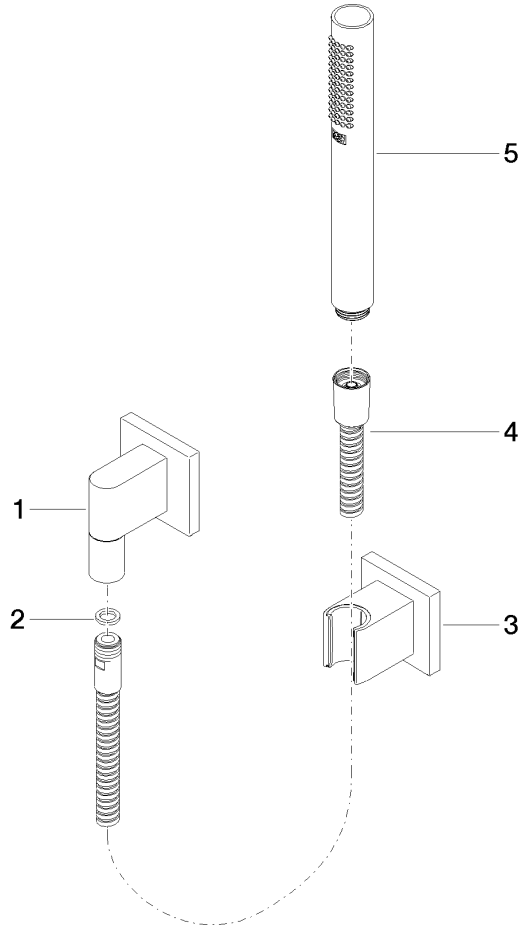

27 808 980

Fits: IMO, MEM, CL.1, CYO

- COMPACT RAIN, max. flow rate 15 l/min (at 3 bar)
- with anti-scale system
- 3/8" shower outlet
- rosette for wall elbow 60 x 60mm
- rosette for shower holder 60 x 60mm
- metal shower hose 1250mm with integrated anti-twist protection
- 1/2" wall elbow

Recommended miscellaneous

- Concealed wall elbow -** 35 085 970 90
- max. recess depth 163 mm
 - min. recess depth 90 mm

Hand shower set with individual rosettes - Brushed Durabrass (23kt Gold)

IMO

27 808 980

27 808 980

mm [inches]

Flow rate chart

Certificates

LGA_29985. Belgaqua_22_280_2 WRAS_2209005.
7_7.

27 808 980

Spare parts list

| No. | Item Number | Name | Quantity used | Delivery time |
|-----|--------------------|--|---------------|---------------|
| 1 | 28 450 980-28 | Wall elbow - Brushed Durabron (23kt Gold) | 1 | 20 |
| 2 | 90 14 20 026 00 90 | seal | 1 | 2 |
| 3 | 28 050 980-28 | Wall bracket - Brushed Durabron (23kt Gold) | 1 | 20 |
| 4 | 90 30 02 072 00-28 | Metal shower hose 1/2" x 3/8" x 1250 mm - Brushed Durabron (23kt Gold) | 1 | 20 |
| 5 | 90 12 11 152 00-28 | shower | 1 | - |