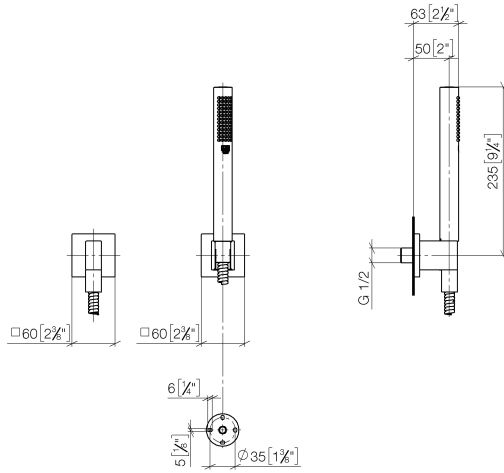

27 808 980

Fits: IMO, MEM, CL.1, CYO

- COMPACT RAIN, max. flow rate 15 l/min (at 3 bar)
- with anti-scale system
- 3/8" shower outlet
- rosette for wall elbow 60 x 60mm
- rosette for shower holder 60 x 60mm
- metal shower hose 1250mm with integrated anti-twist protection
- 1/2" wall elbow

Recommended miscellaneous

- Concealed wall elbow -** 35 085 970 90
- max. recess depth 163 mm
 - min. recess depth 90 mm

Hand shower set with individual rosettes - Brushed Durabrass (23kt Gold)

IMO

27 808 980

27 808 980

mm [inches]

Flow rate chart

Certificates

LGA_29985. Belgaqua_22_280_2 WRAS_2209005.
7_7.

27 808 980

Spare parts list

| No. | Item Number | Name | Quantity used | Delivery time |
|-----|--------------------|--|---------------|---------------|
| 1 | 28 450 980-28 | Wall elbow - Brushed Durabron (23kt Gold) | 1 | 20 |
| 2 | 90 14 20 026 00 90 | seal | 1 | 2 |
| 3 | 28 050 980-28 | Wall bracket - Brushed Durabron (23kt Gold) | 1 | 20 |
| 4 | 90 30 02 072 00-28 | Metal shower hose 1/2" x 3/8" x 1250 mm - Brushed Durabron (23kt Gold) | 1 | 20 |
| 5 | 90 12 11 152 00-28 | shower | 1 | - |