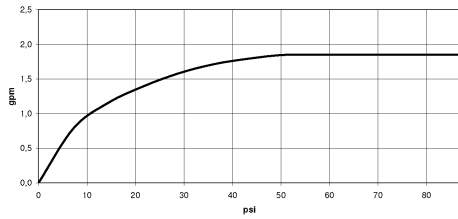

Hand shower set with individual rosettes FlowReduce - Brushed Durabrass (23kt Gold)

IMO

27 808 980

Fits: IMO, MEM, CL.1, CYO

- COMPACT RAIN, max. flow rate 6.8 l/min (at 3 bar)
- with anti-scale system
- 3/8" shower outlet
- rosette for wall elbow 60 x 60mm
- rosette for shower holder 60 x 60mm
- metal shower hose 1250mm with integrated anti-twist protection
- 1/2" wall elbow
- This product can help a building meet the requirements of Green Building Rating Systems, e.g. LEED®, BREEAM®, DGNB

Recommended miscellaneous

- Concealed wall elbow -** 35 085 970 90
- max. recess depth 163 mm
 - min. recess depth 90 mm

Hand shower set with individual rosettes FlowReduce - Brushed Durabrass
(23kt Gold)

IMO

27 808 980

27 808 980
mm [inches]

Flow rate chart

Certificates

LGA_29985.

27 808 980

Spare parts list