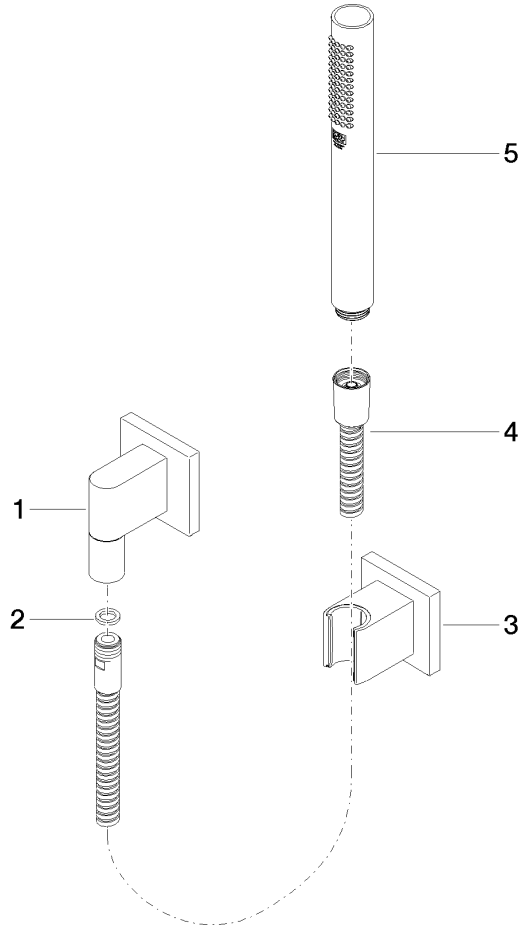

Hand shower set with individual rosettes FlowReduce - Brushed Durabrass (23kt Gold)

IMO

27 808 980

Fits: IMO, MEM, CL.1, CYO

- COMPACT RAIN, max. flow rate 6.8 l/min (at 3 bar)
- with anti-scale system
- 3/8" shower outlet
- rosette for wall elbow 60 x 60mm
- rosette for shower holder 60 x 60mm
- metal shower hose 1250mm with integrated anti-twist protection
- 1/2" wall elbow
- This product can help a building meet the requirements of Green Building Rating Systems, e.g. LEED®, BREEAM®, DGNB

Recommended miscellaneous

- Concealed wall elbow -** 35 085 970 90
- max. recess depth 163 mm
 - min. recess depth 90 mm

Hand shower set with individual rosettes FlowReduce - Brushed Durabrass
(23kt Gold)

IMO

27 808 980

27 808 980
mm [inches]

Flow rate chart

Certificates

LGA_29985.

27 808 980

Spare parts list

No.	Item Number	Name	Quantity used	Delivery time
1	28 450 980-28	Wall elbow - Brushed Durabross (23kt Gold)	1	20
2	90 14 20 026 00 90	seal	1	2
3	28 050 980-28	Wall bracket - Brushed Durabross (23kt Gold)	1	20
4	90 30 02 072 00-28	Metal shower hose 1/2" x 3/8" x 1250 mm - Brushed Durabross (23kt Gold)	1	20
5	90 12 11 140 30-28	shower	1	20