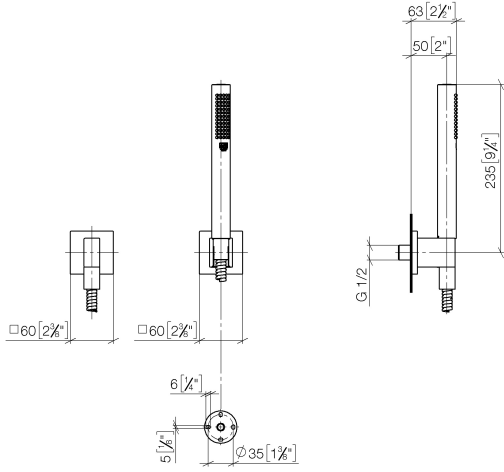

Hand shower set with individual rosettes FlowReduce - Brushed Durabrass (23kt Gold)

IMO

27 808 980

Fits: IMO, MEM, CL.1, CYO

- COMPACT RAIN, max. flow rate 6.8 l/min (at 3 bar)
- with anti-scale system
- 3/8" shower outlet
- rosette for wall elbow 60 x 60mm
- rosette for shower holder 60 x 60mm
- metal shower hose 1250mm with integrated anti-twist protection
- 1/2" wall elbow
- This product can help a building meet the requirements of Green Building Rating Systems, e.g. LEED®, BREEAM®, DGNB

Recommended miscellaneous

- Concealed wall elbow -** 35 085 970 90
- max. recess depth 163 mm
 - min. recess depth 90 mm

Hand shower set with individual rosettes FlowReduce - Brushed Durabrass
(23kt Gold)

IMO

27 808 980

27 808 980
mm [inches]

Flow rate chart

Certificates

LGA_29985.

27 808 980

Spare parts list

No.	Item Number	Name	Quantity used	Delivery time
1	28 450 980-28	Wall elbow - Brushed Durabross (23kt Gold)	1	20
2	90 14 20 026 00 90	seal	1	2
3	28 050 980-28	Wall bracket - Brushed Durabross (23kt Gold)	1	20
4	90 30 02 072 00-28	Metal shower hose 1/2" x 3/8" x 1250 mm - Brushed Durabross (23kt Gold)	1	20
5	90 12 11 140 30-28	shower	1	20