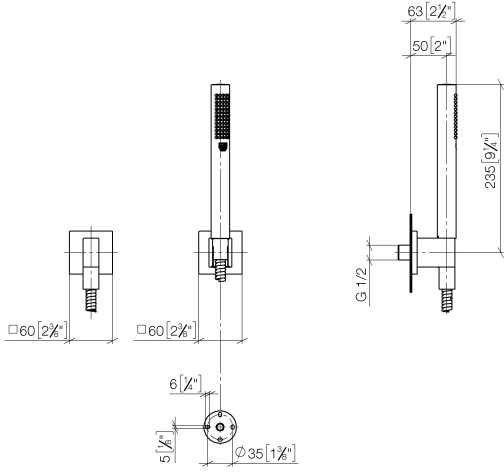

Hand shower set with individual rosettes FlowReduce - Brushed Champagne (22kt Gold)

IMO

27 808 980

Fits: IMO, MEM, CL.1, CYO

- COMPACT RAIN, max. flow rate 6.8 l/min (at 3 bar)
- with anti-scale system
- 3/8" shower outlet
- rosette for wall elbow 60 x 60mm
- rosette for shower holder 60 x 60mm
- metal shower hose 1250mm with integrated anti-twist protection
- 1/2" wall elbow
- This product can help a building meet the requirements of Green Building Rating Systems, e.g. LEED®, BREEAM®, DGNB

Recommended miscellaneous

- Concealed wall elbow -** 35 085 970 90
- max. recess depth 163 mm
 - min. recess depth 90 mm

**Hand shower set with individual rosettes FlowReduce - Brushed Champagne
(22kt Gold)**

27 808 980
mm [inches]

Flow rate chart

Codes & Standards

DIN 4109

ISO 3822

Ü-Zeichen

Hand shower set with individual rosettes FlowReduce - Brushed Champagne
(22kt Gold)

IMO

IMO

27 808 980

Spare parts list

Product version from 4/1/2024

No.	Item Number	Name	Quantity used	Delivery time
	28 450 980-46	Wall elbow - Brushed Champagne (22kt Gold)	5	30