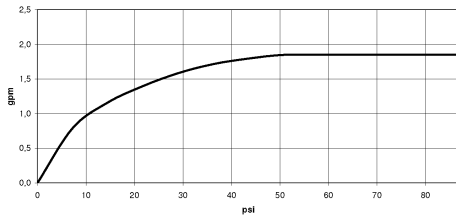

Hand shower set with individual rosettes FlowReduce - Brushed Champagne (22kt Gold)

IMO

27 808 980

Fits: IMO, MEM, CL.1, CYO

- COMPACT RAIN, max. flow rate 6.8 l/min (at 3 bar)
- with anti-scale system
- 3/8" shower outlet
- rosette for wall elbow 60 x 60mm
- rosette for shower holder 60 x 60mm
- metal shower hose 1250mm with integrated anti-twist protection
- 1/2" wall elbow
- This product can help a building meet the requirements of Green Building Rating Systems, e.g. LEED®, BREEAM®, DGNB

Recommended miscellaneous

- Concealed wall elbow -** 35 085 970 90
- max. recess depth 163 mm
 - min. recess depth 90 mm

**Hand shower set with individual rosettes FlowReduce - Brushed Champagne
(22kt Gold)**

27 808 980
mm [inches]

Flow rate chart

Codes & Standards

DIN 4109

ISO 3822

Ü-Zeichen

Hand shower set with individual rosettes FlowReduce - Brushed Champagne
(22kt Gold)

IMO