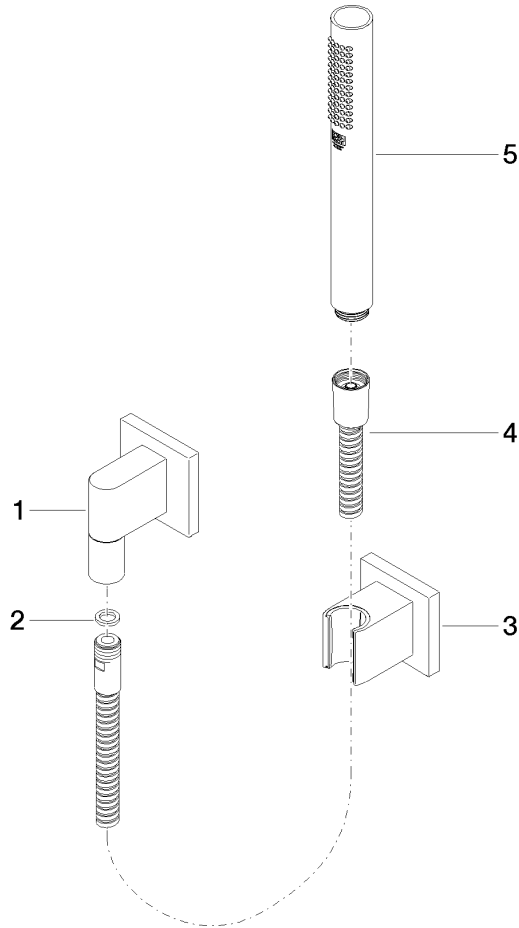

Recommended miscellaneous

- Concealed wall elbow -** 35 085 970 90
- max. recess depth 163 mm
 - min. recess depth 90 mm

**Hand shower set with individual rosettes FlowReduce - Brushed Champagne
(22kt Gold)**

27 808 980
mm [inches]

Flow rate chart

Codes & Standards

DIN 4109

ISO 3822

Ü-Zeichen

Hand shower set with individual rosettes FlowReduce - Brushed Champagne
(22kt Gold)

IMO

27 808 980

Certificates

LGA_29

Hand shower set with individual rosettes FlowReduce - Brushed Champagne
(22kt Gold)

27 808 980

Product version from 4/1/2024

Hand shower set with individual rosettes FlowReduce - Brushed Champagne
(22kt Gold)

IMO

27 808 980

Spare parts list

Product version from 4/1/2024

No.	Item Number	Name	Quantity used	Delivery time
	28 450 980-46	Wall elbow - Brushed Champagne (22kt Gold)	5	30