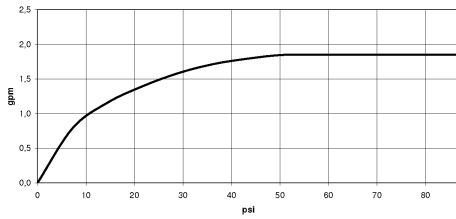

27 808 980

Fits: IMO, MEM, CL.1, CYO

- COMPACT RAIN, max. flow rate 6.8 l/min (at 3 bar)
- with anti-scale system
- 3/8" shower outlet
- rosette for wall elbow 60 x 60mm
- rosette for shower holder 60 x 60mm
- metal shower hose 1250mm with integrated anti-twist protection
- 1/2" wall elbow
- This product can help a building meet the requirements of Green Building Rating Systems, e.g. LEED®, BREEAM®, DGNB

Intrinsic protection against back flow.

	Brushed Chrome	27 808 980-93 0010
	Chrome	27 808 980-00
	Chrome	27 808 980-00 0010
	Brushed Platinum	27 808 980-06
	Brushed Platinum	27 808 980-06 0010
	Platinum	27 808 980-08
	Platinum	27 808 980-08 0010
	Dark Chrome	27 808 980-19
	Dark Chrome	27 808 980-19 0010
	Brushed Light Gold	27 808 980-27 0010
	Brushed Light Gold	27 808 980-27
	Brushed Durabrand (23kt Gold)	27 808 980-28 0010
	Brushed Durabrand (23kt Gold)	27 808 980-28
	Matte Black	27 808 980-33
	Matte Black	27 808 980-33 0010
	Brushed Champagne (22kt Gold)	27 808 980-46 0010
	Champagne (22kt Gold)	27 808 980-47 0010
	Brushed Chrome	27 808 980-93
	Brushed Dark Platinum	27 808 980-99
	Brushed Dark Platinum	27 808 980-99 0010

27 808 980

mm [inches]

Flow rate chart

Codes & Standards

ASME A112.18.1

cUPC

DIN 4109

ISO 3822