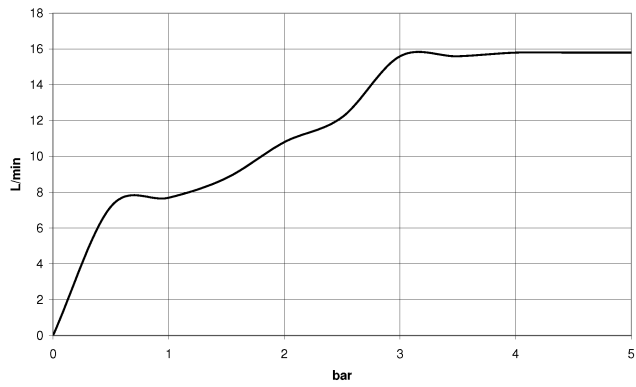

Hand shower set with individual rosettes - Brushed Dark Platinum

IMO

27 808 980

Fits: IMO, MEM, CL.1, CYO

- COMPACT RAIN, max. flow rate 15 l/min (at 3 bar)
- with anti-scale system
- 3/8" shower outlet
- rosette for wall elbow 60 x 60mm
- rosette for shower holder 60 x 60mm
- metal shower hose 1250mm with integrated anti-twist protection
- 1/2" wall elbow
- WRAS 2209005

Recommended miscellaneous

- Concealed wall elbow -** 35 085 970 90
- max. recess depth 163 mm
 - min. recess depth 90 mm

27 808 980

mm [inches]

Flow rate chart

Codes & Standards

DIN 4109

EN 1717