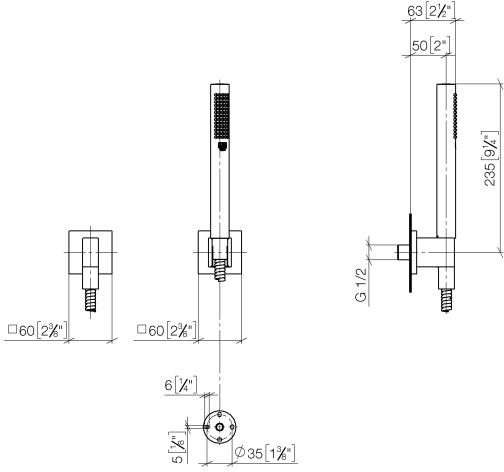

Hand shower set with individual rosettes - Brushed Dark Platinum

IMO

27 808 980

Fits: IMO, MEM, CL.1, CYO

- COMPACT RAIN, max. flow rate 15 l/min (at 3 bar)
- with anti-scale system
- 3/8" shower outlet
- rosette for wall elbow 60 x 60mm
- rosette for shower holder 60 x 60mm
- metal shower hose 1250mm with integrated anti-twist protection
- 1/2" wall elbow
- WRAS 2209005

Intrinsic protection against back flow.

	Brushed Dark Platinum	27 808 980-99
	Chrome	27 808 980-00
	Chrome	27 808 980-00 0010
	Brushed Platinum	27 808 980-06
	Brushed Platinum	27 808 980-06 0010
	Platinum	27 808 980-08
	Platinum	27 808 980-08 0010
	Dark Chrome	27 808 980-19
	Dark Chrome	27 808 980-19 0010
	Brushed Light Gold	27 808 980-27 0010
	Brushed Light Gold	27 808 980-27
	Brushed Durabronze (23kt Gold)	27 808 980-28 0010
	Brushed Durabronze (23kt Gold)	27 808 980-28
	Matte Black	27 808 980-33
	Matte Black	27 808 980-33 0010
	Brushed Champagne (22kt Gold)	27 808 980-46 0010
	Champagne (22kt Gold)	27 808 980-47 0010
	Brushed Chrome	27 808 980-93
	Brushed Chrome	27 808 980-93 0010
	Brushed Dark Platinum	27 808 980-99 0010

Recommended miscellaneous

- Concealed wall elbow -** 35 085 970 90
- max. recess depth 163 mm
 - min. recess depth 90 mm

27 808 980

mm [inches]

Flow rate chart

Codes & Standards

DIN 4109

EN 1717

27 808 980

Spare parts list

Product version up to 6/3/2020

Product version from 6/3/2020

No.	Item Number	Name	Quantity used	Delivery time
	28 450 980-99	Wall elbow - Brushed Dark Platinum	5	30