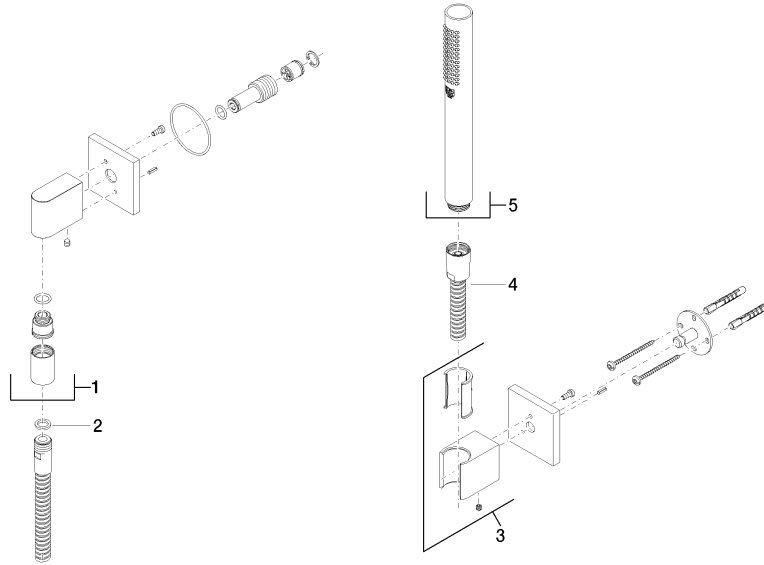

Hand shower set with individual rosettes - Brushed Dark Platinum

IMO

27 808 980

Fits: IMO, MEM, CL.1, CYO

- COMPACT RAIN, max. flow rate 15 l/min (at 3 bar)
- with anti-scale system
- 3/8" shower outlet
- rosette for wall elbow 60 x 60mm
- rosette for shower holder 60 x 60mm
- metal shower hose 1250mm with integrated anti-twist protection
- 1/2" wall elbow
- WRAS 2209005

Recommended miscellaneous

- Concealed wall elbow -** 35 085 970 90
- max. recess depth 163 mm
 - min. recess depth 90 mm

27 808 980

mm [inches]

Flow rate chart

Codes & Standards

DIN 4109

EN 1717

LGA_29

WRAS_2209

Belgaqua_22_280_2

27 808 980

Product version up to 6/3/2020

Product version from 6/3/2020

Hand shower set with individual rosettes - Brushed Dark Platinum

IMO

27 808 980

Spare parts list

Product version up to 6/3/2020

Product version from 6/3/2020

No.	Item Number	Name	Quantity used	Delivery time
	28 450 980-99	Wall elbow - Brushed Dark Platinum	5	30