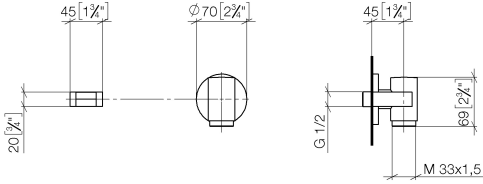

WATER TUBE Kneipp wall elbow with hose holder with individual rosettes - Chrome

LULU

27 820 979

Fits: LULU, MADISON, TARA, LISSÉ, VAIA, META

- LAMINAR FLOW, max. flow rate 15 l/min (at 3 bar)
- rosette Ø 70 mm
- holder for Kneipp hose
- 1/2" wall elbow
- without hose

Recommended miscellaneous

- Concealed wall elbow -** 35 085 970 90
- max. recess depth 163 mm
 - min. recess depth 90 mm

Required miscellaneous

- WATER TUBE Kneipp hose white 2000 mm - Chrome** 28 285 979-00
- with holding ring
 - hose nozzle with sleeve M33

LULU

27 820 979
mm [inches]

Flow rate chart

Codes & Standards

EN 1717

WATER TUBE Kneipp wall elbow with hose holder with individual rosettes -
Chrome

LULU

27 820 979