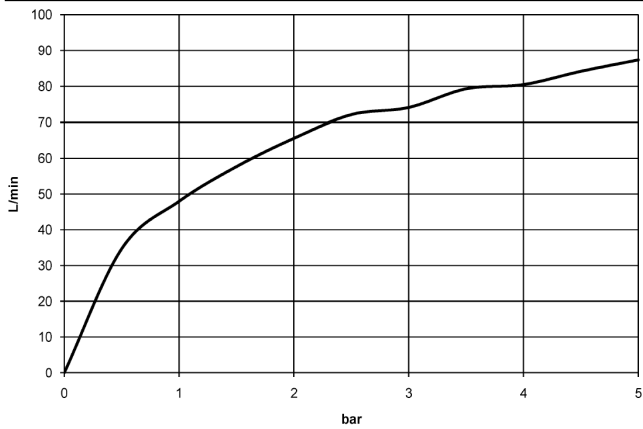

WATER TUBE Kneipp wall elbow with hose holder with individual rosettes - Chrome

LULU

27 820 979

Fits: LULU, MADISON, TARA, LISSÉ, VAIA, META

- LAMINAR FLOW, max. flow rate 15 l/min (at 3 bar)
- rosette Ø 70 mm
- holder for Kneipp hose
- 1/2" wall elbow
- without hose

LULU

27 820 979
mm [inches]

Flow rate chart

Codes & Standards

EN 1717

WATER TUBE Kneipp wall elbow with hose holder with individual rosettes -
Chrome

LULU

27 820 979