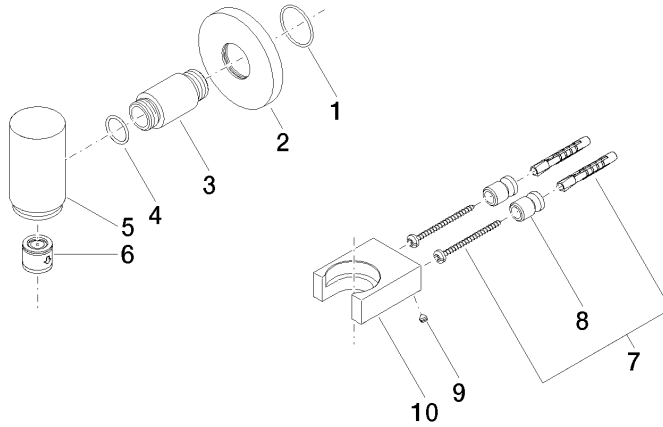

Recommended miscellaneous

- Concealed wall elbow -** 35 085 970 90
- max. recess depth 163 mm
 - min. recess depth 90 mm

Required miscellaneous

- WATER TUBE Kneipp hose white 2000 mm - Chrome** 28 285 979-00
- with holding ring
 - hose nozzle with sleeve M33

LULU

27 820 979
mm [inches]

Flow rate chart

Codes & Standards

EN 1717

WATER TUBE Kneipp wall elbow with hose holder with individual rosettes -
Chrome

LULU

27 820 979

Certificates

Belgaqua_21-381-2

WATER TUBE Kneipp wall elbow with hose holder with individual rosettes -
Chrome

LULU

27 820 979

Product version up to 3/12/2018

Product version from 3/12/2018

WATER TUBE Kneipp wall elbow with hose holder with individual rosettes -
Chrome

LULU

27 820 979

Spare parts list

Product version up to 3/12/2018

Product version from 3/12/2018

No.	Item Number	Name	Quantity used	Delivery time
	09 14 10 135 90	seal	10	2