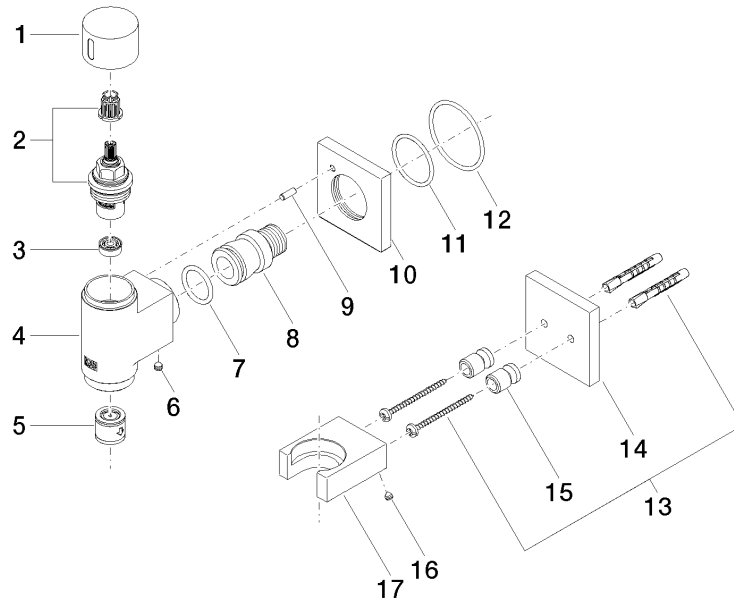

IMO

27 821 979
mm [inches]

Flow rate chart

Codes & Standards

EN 1717

WATER TUBE Kneipp wall elbow with hose holder with individual rosettes -
Platinum

IMO

27 821 979

Certificates

Belgaqua_22_280_2

WATER TUBE Kneipp wall elbow with hose holder with individual rosettes -
Platinum

27 821 979

Product version up to 3/12/2018

Product version from 3/12/2018 to 3/6/2023

Product version from 3/6/2023

WATER TUBE Kneipp wall elbow with hose holder with individual rosettes -
Platinum

IMO

27 821 979

Spare parts list

Product version up to 3/12/2018

Product version from 3/12/2018 to 3/6/2023

Product version from 3/6/2023