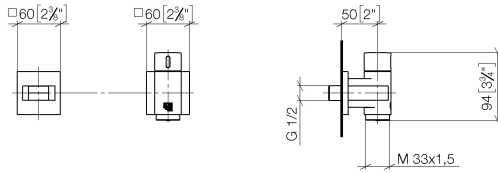

**WATER TUBE Kneipp wall elbow with hose holder with individual rosettes -  
Dark Chrome**

IMO

27 821 979

Fits: IMO, MEM, CL.1, CYO

- LAMINAR FLOW, max. flow rate 15 l/min (at 3 bar)
- with volume control
- rosette 60 x 60 mm
- holder for Kneipp hose
- 1/2" wall elbow
- without hose

**Recommended miscellaneous**

- Concealed wall elbow -** 35 085 970 90
- max. recess depth 163 mm
  - min. recess depth 90 mm

**Required miscellaneous**

- WATER TUBE Kneipp hose white** 28 285 979-19  
**2000 mm - Dark Chrome**
- with holding ring
  - hose nozzle with sleeve M33

**Required miscellaneous**

- WATER TUBE Kneipp hose black** 28 286 979-19  
**2000 mm - Dark Chrome**
- with holding ring
  - hose nozzle with sleeve M33

**WATER TUBE Kneipp wall elbow with hose holder with individual rosettes -  
Dark Chrome**

IMO

27 821 979  
mm [inches]

**Flow rate chart**

**Certificates**

Belgaqua\_22\_280\_2  
7\_7.

27 821 979