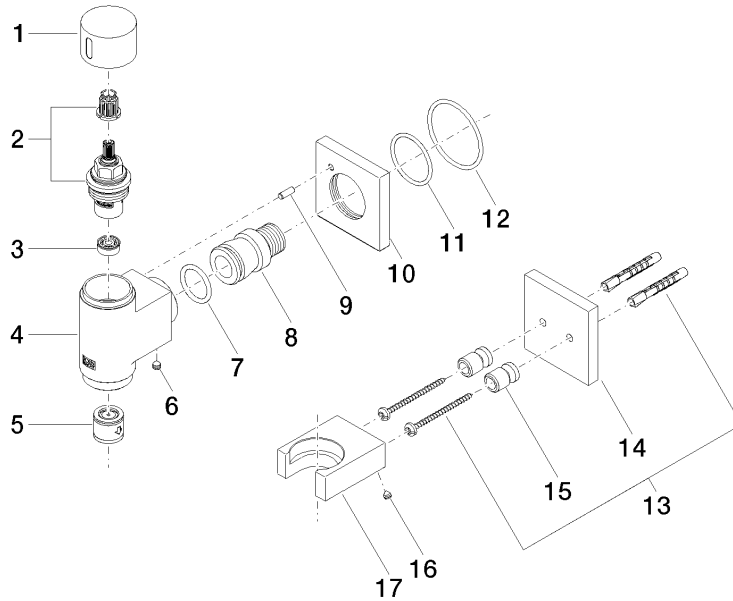

**Recommended miscellaneous**

- Concealed wall elbow -** 35 085 970 90
- max. recess depth 163 mm
  - min. recess depth 90 mm

**Required miscellaneous**

- WATER TUBE Kneipp hose white** 28 285 979-19  
**2000 mm - Dark Chrome**
- with holding ring
  - hose nozzle with sleeve M33

**Required miscellaneous**

- WATER TUBE Kneipp hose black** 28 286 979-19  
**2000 mm - Dark Chrome**
- with holding ring
  - hose nozzle with sleeve M33

**WATER TUBE Kneipp wall elbow with hose holder with individual rosettes -  
Dark Chrome**

IMO

27 821 979  
mm [inches]

**Flow rate chart**

**Certificates**

Belgaqua\_22\_280\_2  
7\_7.

27 821 979

### Spare parts list

No.	Item Number	Name	Quantity used	Delivery time
1	09 20 97 021-19	handle	1	20
2	90 90 03 145 00 90	top	1	2
3	90 23 01 146 00 90	flow reducer	1	2
4	09 11 03 135-19	connection	1	60
5	90 23 01 045 00 90	back-flow preventer	1	2
6	90 31 11 112 00 90	pin	1	2
7	09 14 10 081 90	seal	1	2
8	09 24 03 151 90	nipple	1	2
9	09 31 11 040 90	pin	1	2
10	09 27 97 021-19	rosette	1	20
11	09 14 10 119 90	seal	1	2
12	90 14 10 049 00 90	seal	1	2
13	05 30 31 025 00 90	fixing set	1	2
14	09 27 97 022-19	rosette	1	20
15	08 17 20 726 90	holder	2	2
16	09 31 11 148 90	pin	2	2
17	09 17 20 023-19	holder	1	20