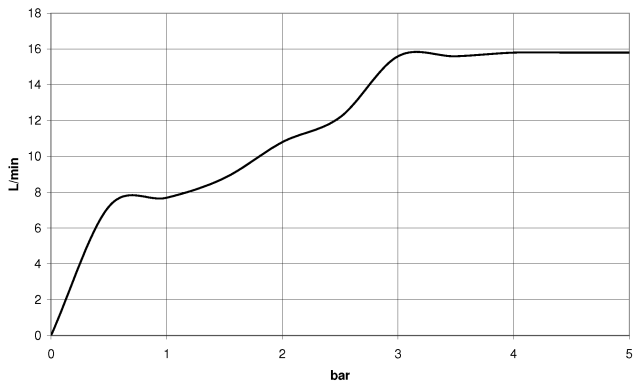

**WATER TUBE Kneipp wall elbow with hose holder with individual rosettes -
Champagne (22kt Gold)**

IMO

27 821 979

Fits: IMO, MEM, CL.1, CYO

- LAMINAR FLOW, max. flow rate 15 l/min (at 3 bar)
- with volume control
- rosette 60 x 60 mm
- holder for Kneipp hose
- 1/2" wall elbow
- without hose

Recommended miscellaneous

Concealed wall elbow - 35 085 970 90
 ● max. recess depth 163 mm
 ● min. recess depth 90 mm

Required miscellaneous

WATER TUBE Kneipp hose white 28 285 979-47
2000 mm - Champagne (22kt Gold)
 ● with holding ring
 ● hose nozzle with sleeve M33

IMO

27 821 979
mm [inches]

Flow rate chart

Codes & Standards

EN 1717

WATER TUBE Kneipp wall elbow with hose holder with individual rosettes -
Champagne (22kt Gold)

IMO

27 821 979