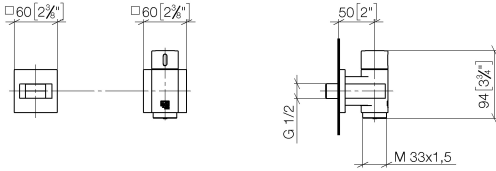

**WATER TUBE Kneipp wall elbow with hose holder with individual rosettes -
Champagne (22kt Gold)**

IMO

27 821 979

Fits: IMO, MEM, CL.1, CYO

- LAMINAR FLOW, max. flow rate 15 l/min (at 3 bar)
- with volume control
- rosette 60 x 60 mm
- holder for Kneipp hose
- 1/2" wall elbow
- without hose

Recommended miscellaneous

Concealed wall elbow - 35 085 970 90
 ● max. recess depth 163 mm
 ● min. recess depth 90 mm

Required miscellaneous

WATER TUBE Kneipp hose white 28 285 979-47
2000 mm - Champagne (22kt Gold)
 ● with holding ring
 ● hose nozzle with sleeve M33

IMO

27 821 979
mm [inches]

Flow rate chart

Codes & Standards

EN 1717

WATER TUBE Kneipp wall elbow with hose holder with individual rosettes -
Champagne (22kt Gold)

IMO

27 821 979