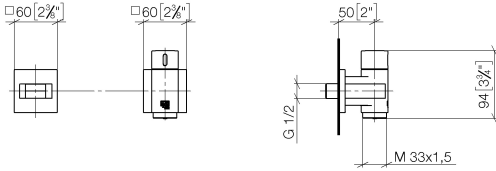

**WATER TUBE Kneipp wall elbow with hose holder with individual rosettes -
Champagne (22kt Gold)**

IMO

27 821 979

Fits: IMO, MEM, CL.1, CYO

- LAMINAR FLOW, max. flow rate 15 l/min (at 3 bar)
- with volume control
- rosette 60 x 60 mm
- holder for Kneipp hose
- 1/2" wall elbow
- without hose

Recommended miscellaneous

- Concealed wall elbow -** 35 085 970 90
- max. recess depth 163 mm
 - min. recess depth 90 mm

Required miscellaneous

- WATER TUBE Kneipp hose white** 28 285 979-47
2000 mm - Champagne (22kt Gold)
- with holding ring
 - hose nozzle with sleeve M33

IMO

27 821 979
mm [inches]

Flow rate chart

Codes & Standards

EN 1717

WATER TUBE Kneipp wall elbow with hose holder with individual rosettes -
Champagne (22kt Gold)

IMO

27 821 979