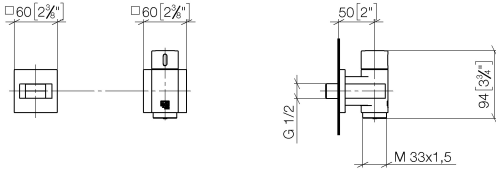

**WATER TUBE Kneipp wall elbow with hose holder with individual rosettes -  
Brushed Chrome**

IMO

27 821 979

Fits: IMO, MEM, CL.1, CYO

- LAMINAR FLOW, max. flow rate 15 l/min (at 3 bar)
- with volume control
- rosette 60 x 60 mm
- holder for Kneipp hose
- 1/2" wall elbow
- without hose

Intrinsic protection against back flow.

Product change as of 1.4.2023: max. flow 15 l/min

	Brushed Chrome	27 821 979-93
	Chrome	27 821 979-00
	Brushed Platinum	27 821 979-06
	Platinum	27 821 979-08
	Dark Chrome	27 821 979-19
	Brushed Light Gold	27 821 979-27
	Brushed Durabronze (23kt Gold)	27 821 979-28
	Matte Black	27 821 979-33
		27 821 979-39
	Brushed Bronze	27 821 979-42
		27 821 979-43
	Brushed Champagne (22kt Gold)	27 821 979-46
	Champagne (22kt Gold)	27 821 979-47
	Brushed Dark Platinum	27 821 979-99

WATER TUBE Kneipp wall elbow with hose holder with individual rosettes -  
Brushed Chrome

IMO

27 821 979  
mm [inches]

Flow rate chart

Codes & Standards

EN 1717

WATER TUBE Kneipp wall elbow with hose holder with individual rosettes -  
Brushed Chrome