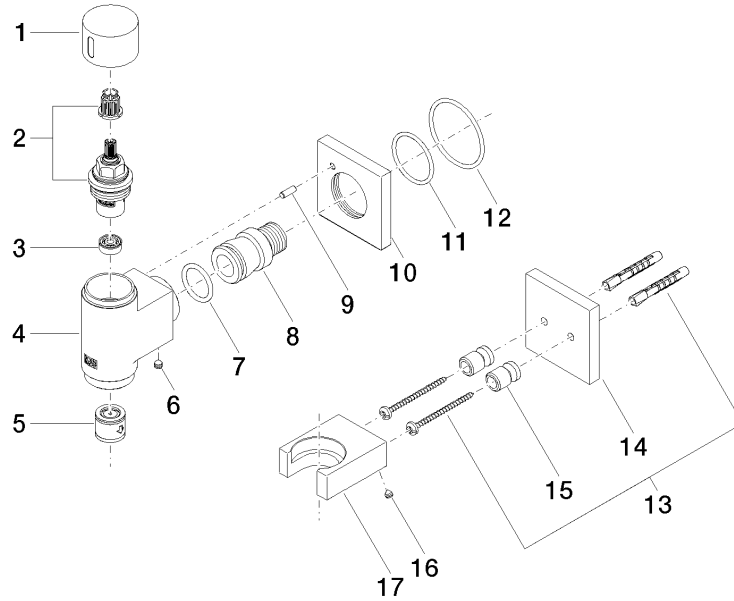

**WATER TUBE Kneipp wall elbow with hose holder with individual rosettes -  
Brushed Chrome**

IMO

27 821 979

Fits: IMO, MEM, CL.1, CYO

- LAMINAR FLOW, max. flow rate 15 l/min (at 3 bar)
- with volume control
- rosette 60 x 60 mm
- holder for Kneipp hose
- 1/2" wall elbow
- without hose

WATER TUBE Kneipp wall elbow with hose holder with individual rosettes -  
Brushed Chrome

IMO

27 821 979  
mm [inches]

Flow rate chart

Codes & Standards

EN 1717

WATER TUBE Kneipp wall elbow with hose holder with individual rosettes -  
Brushed Chrome

---

IMO

27 821 979

Certificates

---

Belgaqua\_22\_280\_2

WATER TUBE Kneipp wall elbow with hose holder with individual rosettes -  
Brushed Chrome

27 821 979

Product version up to 3/12/2018

Product version from 3/12/2018 to 3/6/2023

**Product version from 3/6/2023**

Parts for other  
finishes can be found  
here: [Chrome](#)

WATER TUBE Kneipp wall elbow with hose holder with individual rosettes -  
Brushed Chrome