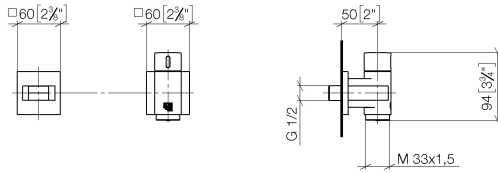

**WATER TUBE Kneipp wall elbow with hose holder with individual rosettes -
Brushed Chrome**

IMO

27 821 979

Fits: IMO, MEM, CL.1, CYO

- LAMINAR FLOW, max. flow rate 15 l/min (at 3 bar)
- with volume control
- rosette 60 x 60 mm
- holder for Kneipp hose
- 1/2" wall elbow
- without hose

Intrinsic protection against back flow.

Product change as of 1.4.2023: max. flow 15 l/min

| | | |
|--|-------------------------------------|---------------|
|  | Brushed Chrome | 27 821 979-93 |
|  | Chrome | 27 821 979-00 |
|  | Brushed Platinum | 27 821 979-06 |
|  | Platinum | 27 821 979-08 |
|  | Dark Chrome | 27 821 979-19 |
|  | Brushed Light Gold | 27 821 979-27 |
|  | Brushed Durabronze (23kt Gold) | 27 821 979-28 |
|  | Matte Black | 27 821 979-33 |
|  | Brushed Champagne (22kt Gold) | 27 821 979-46 |
|  | Champagne (22kt Gold) | 27 821 979-47 |
|  | Brushed Dark Platinum | 27 821 979-99 |

**WATER TUBE Kneipp wall elbow with hose holder with individual rosettes -
Brushed Chrome**

IMO

27 821 979
mm [inches]

Flow rate chart

Certificates

Belgaqua_22_280_2
7_7.

**WATER TUBE Kneipp wall elbow with hose holder with individual rosettes -
Brushed Chrome**