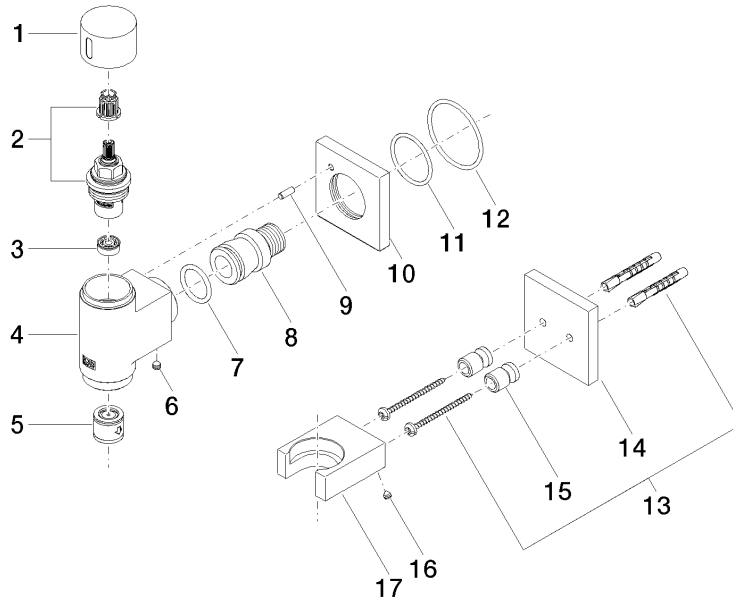

**WATER TUBE Kneipp wall elbow with hose holder with individual rosettes -
Brushed Chrome**

IMO

27 821 979

Fits: IMO, MEM, CL.1, CYO

- LAMINAR FLOW, max. flow rate 15 l/min (at 3 bar)
- with volume control
- rosette 60 x 60 mm
- holder for Kneipp hose
- 1/2" wall elbow
- without hose

**WATER TUBE Kneipp wall elbow with hose holder with individual rosettes -
Brushed Chrome**

IMO

27 821 979
mm [inches]

Flow rate chart

Certificates

Belgaqua_22_280_2
7_7.

**WATER TUBE Kneipp wall elbow with hose holder with individual rosettes -
Brushed Chrome**

27 821 979

Parts for other
finishes can be found
here: [Chrome](#)

Spare parts list

| No. | Item Number | Name | Quantity used | Delivery time |
|-----|--------------------|---------------------|---------------|---------------|
| 1 | 09 20 97 021-93 | handle | 1 | 20 |
| 2 | 90 90 03 145 00 90 | top | 1 | 2 |
| 3 | 90 23 01 146 00 90 | flow reducer | 1 | 2 |
| 4 | 09 11 03 135-93 | connection | 1 | 60 |
| 5 | 90 23 01 045 00 90 | back-flow preventer | 1 | 2 |
| 6 | 90 31 11 112 00 90 | pin | 1 | 2 |
| 7 | 09 14 10 081 90 | seal | 1 | 2 |
| 8 | 09 24 03 151 90 | nipple | 1 | 2 |
| 9 | 09 31 11 040 90 | pin | 1 | 2 |
| 10 | 09 27 97 021-93 | rosette | 1 | 20 |
| 11 | 09 14 10 119 90 | seal | 1 | 2 |
| 12 | 90 14 10 049 00 90 | seal | 1 | 2 |
| 13 | 05 30 31 025 00 90 | fixing set | 1 | 2 |
| 14 | 09 27 97 022-93 | rosette | 1 | 20 |
| 15 | 08 17 20 726 90 | holder | 2 | 2 |
| 16 | 09 31 11 148 90 | pin | 2 | 2 |
| 17 | 09 17 20 023-93 | holder | 1 | 20 |