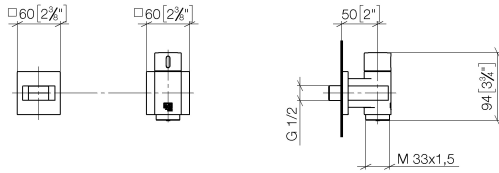

**WATER TUBE Kneipp wall elbow with hose holder with individual rosettes -
Brushed Dark Platinum**

IMO

27 821 979

Fits: IMO, MEM, CL.1, CYO

- LAMINAR FLOW, max. flow rate 15 l/min (at 3 bar)
- with volume control
- rosette 60 x 60 mm
- holder for Kneipp hose
- 1/2" wall elbow
- without hose

Required miscellaneous

- WATER TUBE Kneipp hose white 2000 mm - Brushed Dark Platinum** 28 285 979-99
- with holding ring
 - hose nozzle with sleeve M33

Required miscellaneous

- WATER TUBE Kneipp hose black 2000 mm - Brushed Dark Platinum** 28 286 979-99
- with holding ring
 - hose nozzle with sleeve M33

**WATER TUBE Kneipp wall elbow with hose holder with individual rosettes -
Brushed Dark Platinum**

IMO

27 821 979
mm [inches]

Flow rate chart

Certificates

Belgaqua_22_280_2
7_7.

**WATER TUBE Kneipp wall elbow with hose holder with individual rosettes -
Brushed Dark Platinum**