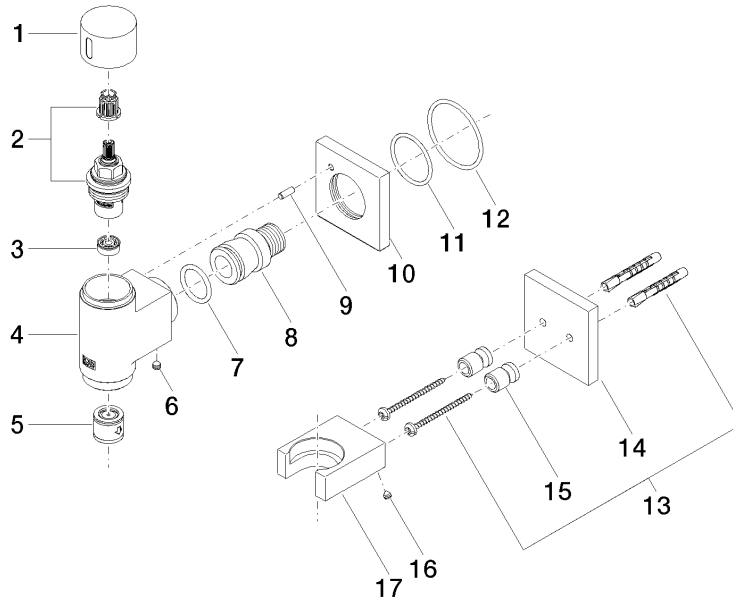

**WATER TUBE Kneipp wall elbow with hose holder with individual rosettes -
Brushed Dark Platinum**

IMO

27 821 979

Fits: IMO, MEM, CL.1, CYO

- LAMINAR FLOW, max. flow rate 15 l/min (at 3 bar)
- with volume control
- rosette 60 x 60 mm
- holder for Kneipp hose
- 1/2" wall elbow
- without hose

**WATER TUBE Kneipp wall elbow with hose holder with individual rosettes -
Brushed Dark Platinum**

IMO

27 821 979
mm [inches]

Flow rate chart

Certificates

Belgaqua_22_280_2
7_7.

**WATER TUBE Kneipp wall elbow with hose holder with individual rosettes -
Brushed Dark Platinum**

27 821 979

Parts for other
finishes can be found
here: [Chrome](#)

Spare parts list

No.	Item Number	Name	Quantity used	Delivery time
1	09 20 97 021-99	handle	1	60
2	90 90 03 145 00 90	top	1	2
3	90 23 01 146 00 90	flow reducer	1	2
4	09 11 03 135-99	connection	1	60
5	90 23 01 045 00 90	back-flow preventer	1	2
6	90 31 11 112 00 90	pin	1	2
7	09 14 10 081 90	seal	1	2
8	09 24 03 151 90	nipple	1	2
9	09 31 11 040 90	pin	1	2
10	09 27 97 021-99	rosette	1	60
11	09 14 10 119 90	seal	1	2
12	90 14 10 049 00 90	seal	1	2
13	05 30 31 025 00 90	fixing set	1	2
14	09 27 97 022-99	rosette	1	60
15	08 17 20 726 90	holder	2	2
16	09 31 11 148 90	pin	2	2
17	09 17 20 023-99	holder	1	60