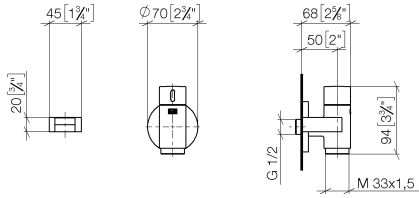

# WATER TUBE Kneipp wall elbow with hose holder with individual rosettes - Chrome

LULU

27 823 979

Fits: LULU, MADISON, TARA, LISSÉ, VAIA, META

- LAMINAR FLOW, max. flow rate 15 l/min (at 3 bar)
- with volume control
- rosette Ø 60 mm
- holder for Kneipp hose
- 1/2" wall elbow
- without hose

## Recommended miscellaneous

	<b>Concealed wall elbow -</b> ● max. recess depth 163 mm ● min. recess depth 90 mm	35 085 970 90
--	--	---------------

LULU

27 823 979  
mm [inches]

**Flow rate chart**

WATER TUBE Kneipp wall elbow with hose holder with individual rosettes -  
Chrome

LULU

27 823 979

Product version from 10/1/2023

WATER TUBE Kneipp wall elbow with hose holder with individual rosettes -  
Chrome