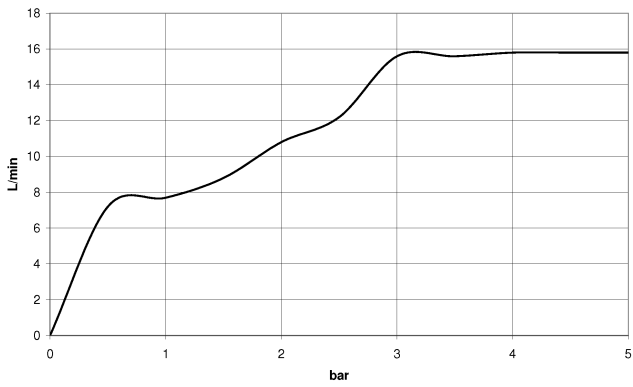

LULU

27 823 979  
mm [inches]

**Flow rate chart**

WATER TUBE Kneipp wall elbow with hose holder with individual rosettes -  
Chrome

LULU

27 823 979

Product version from 10/1/2023

WATER TUBE Kneipp wall elbow with hose holder with individual rosettes -  
Chrome