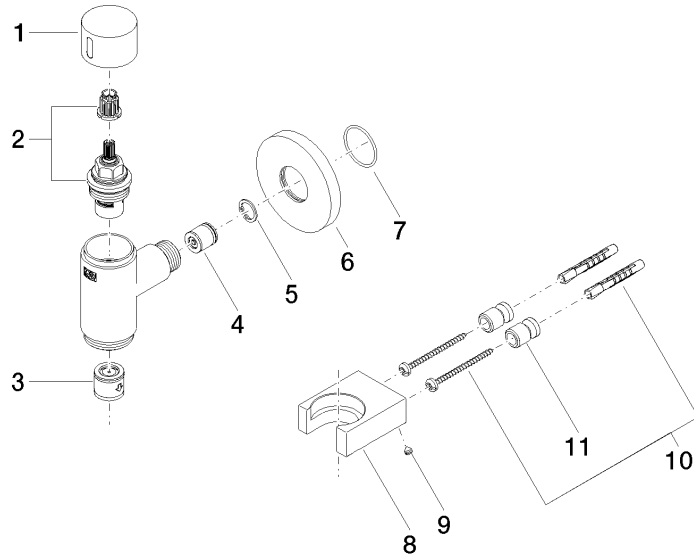

## Required miscellaneous

	<b>WATER TUBE Kneipp hose black 2000 mm - Chrome</b> ● with holding ring ● hose nozzle with sleeve M33	28 286 979-00
--	--	---------------

**WATER TUBE Kneipp wall elbow with hose holder with individual rosettes -  
Chrome**

LULU

27 823 979  
mm [inches]

**Flow rate chart**

WATER TUBE Kneipp wall elbow with hose holder with individual rosettes -  
Chrome

LULU

27 823 979

Product version from 10/1/2023

WATER TUBE Kneipp wall elbow with hose holder with individual rosettes -  
Chrome

LULU

27 823 979

**Spare parts list**

**Product version from 10/1/2023**

No.	Item Number	Name	Quantity used	Delivery time
	09 20 97 021-00	handle	11	10