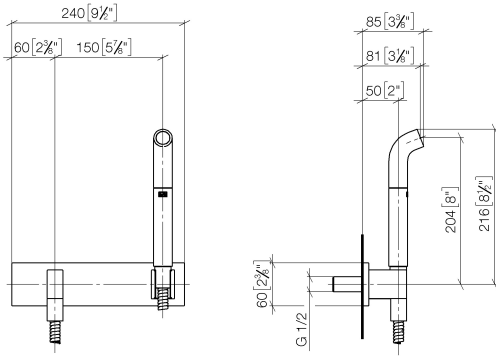

Affusion pipe with cover plate FlowReduce - Brushed Platinum

IMO

27 858 979

Fits: IMO, MEM, CL.1, CYO

- laminar flow
- 3/8" shower outlet
- cover plate 240 x 60 mm
- metal shower hose 1250mm with integrated anti-twist protection
- 1/2" connection
- plug-link mounting
- max. flow 7 l/min
- This product can help a building meet the requirements of Green Building Rating Systems, e.g. LEED®, BREEAM®, DGNB

27 858 979

mm [inches]

Codes & Standards

DIN 4109

EN 1717

ISO 3822

Ü-Zeichen

Certificates

LGA_38

Belgaqua_24-007-2

27 858 979

Product version from 4/1/2024

Parts for other finishes can be found here: [Chrome](#)

Affusion pipe with cover plate FlowReduce - Brushed Platinum

IMO

27 858 979

Spare parts list

Product version from 4/1/2024

No.	Item Number	Name	Quantity used	Delivery time
	04 12 11 073 01-06	spout	21	10