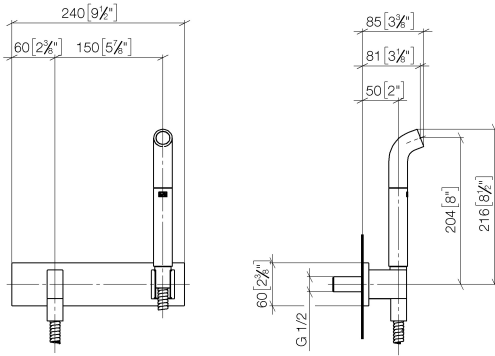

27 858 979

Fits: IMO, MEM, CL.1, CYO

- laminar flow
- 3/8" shower outlet
- cover plate 240 x 60 mm
- metal shower hose 1250mm with integrated anti-twist protection
- 1/2" connection
- plug-link mounting
- max. flow 7 l/min
- This product can help a building meet the requirements of Green Building Rating Systems, e.g. LEED®, BREEAM®, DGNB

27 858 979

mm [inches]

**Codes & Standards**

DIN 4109

EN 1717

ISO 3822

Ü-Zeichen

**Certificates**

**Spare parts list**

**Product version from 4/1/2024**

No.	Item Number	Name	Quantity used	Delivery time
	04 12 11 073 01-28	spout	21	20