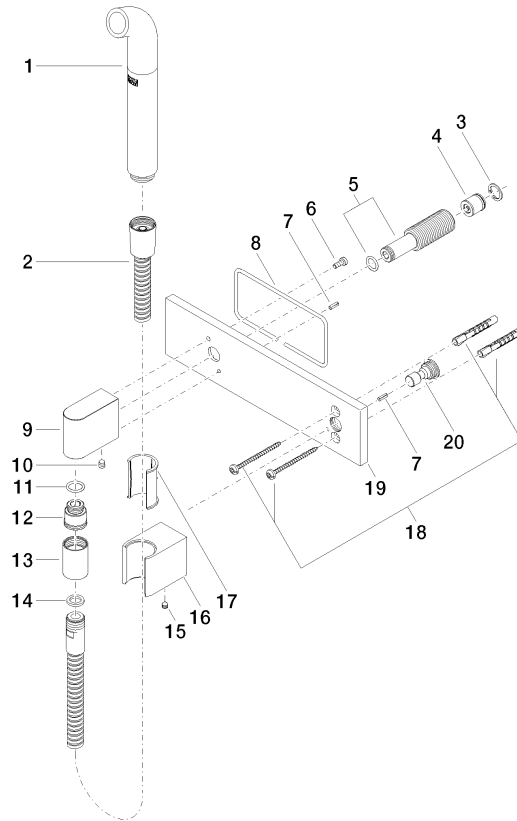

27 858 979

Fits: IMO, MEM, CL.1, CYO

- laminar flow
- 3/8" shower outlet
- cover plate 240 x 60 mm
- metal shower hose 1250mm with integrated anti-twist protection
- 1/2" connection
- plug-link mounting
- max. flow 7 l/min
- This product can help a building meet the requirements of Green Building Rating Systems, e.g. LEED®, BREEAM®, DGNB

27 858 979

mm [inches]

**Codes & Standards**

DIN 4109

EN 1717

ISO 3822

Ü-Zeichen

**Certificates**

LGA\_38

Belgaqua\_24-007-2

27 858 979

**Product version from 4/1/2024**

Parts for other finishes can be found here: [Chrome](#)

Affusion pipe with cover plate FlowReduce - Brushed Durabron (23kt Gold)

IMO

27 858 979

**Spare parts list**

**Product version from 4/1/2024**

No.	Item Number	Name	Quantity used	Delivery time
	04 12 11 073 01-28	spout	21	20