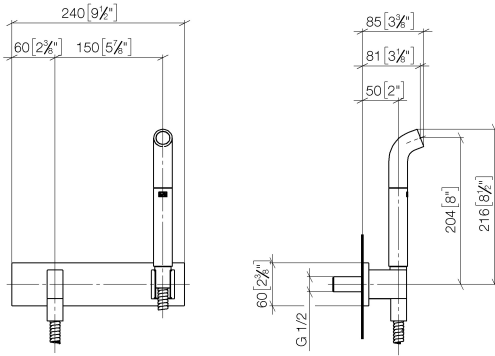

Affusion pipe with cover plate FlowReduce - Brushed Champagne (22kt Gold)

IMO

27 858 979

Fits: IMO, MEM, CL.1, CYO

- laminar flow
- 3/8" shower outlet
- cover plate 240 x 60 mm
- metal shower hose 1250mm with integrated anti-twist protection
- 1/2" connection
- plug-link mounting
- max. flow 7 l/min
- This product can help a building meet the requirements of Green Building Rating Systems, e.g. LEED®, BREEAM®, DGNB

27 858 979

mm [inches]

Codes & Standards

DIN 4109

EN 1717

ISO 3822

Ü-Zeichen

Certificates

Spare parts list

Product version from 4/1/2024

No.	Item Number	Name	Quantity used	Delivery time
	04 12 11 073 01-46	spout	21	30