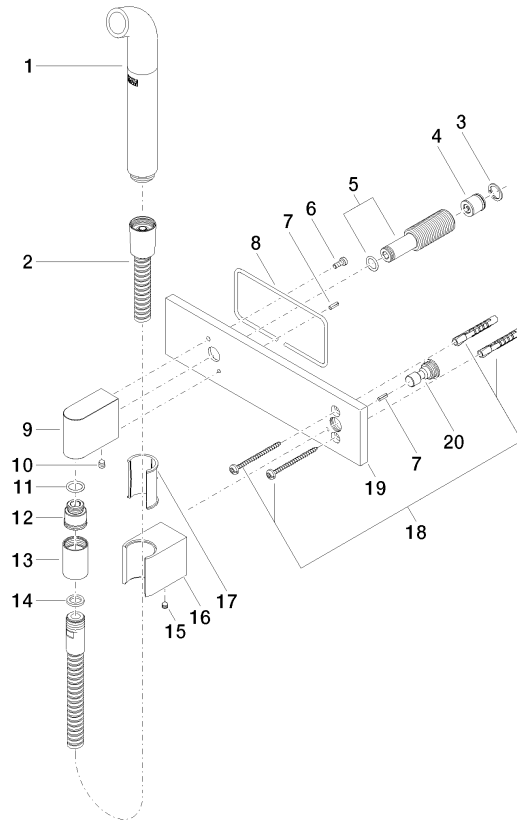

Affusion pipe with cover plate FlowReduce - Brushed Champagne (22kt Gold)

IMO

27 858 979

Fits: IMO, MEM, CL.1, CYO

- laminar flow
- 3/8" shower outlet
- cover plate 240 x 60 mm
- metal shower hose 1250mm with integrated anti-twist protection
- 1/2" connection
- plug-link mounting
- max. flow 7 l/min
- This product can help a building meet the requirements of Green Building Rating Systems, e.g. LEED®, BREEAM®, DGNB

27 858 979

mm [inches]

Codes & Standards

DIN 4109

EN 1717

ISO 3822

Ü-Zeichen

Certificates

LGA_38

Belgaqua_24-007-2

27 858 979

Product version from 4/1/2024

Parts for other finishes can be found here: [Chrome](#)

Affusion pipe with cover plate FlowReduce - Brushed Champagne (22kt Gold)

IMO

27 858 979

Spare parts list

Product version from 4/1/2024

No.	Item Number	Name	Quantity used	Delivery time
	04 12 11 073 01-46	spout	21	30