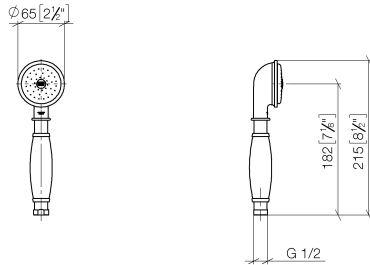

MADISON Metal hand shower with porcelain insert (white) - Durabrand (23kt Gold)

MADISON

28 002 970

- COMPACT RAIN, max. flow rate 9 l/min (at 3 bar)
- Function from: 6 l/min
- spray head Ø 64mm
- 1/2" connection
- WRAS 1809019

Intrinsic protection against back flow.

	Durabrand (23kt Gold)	28 002 970-09
	Chrome	28 002 970-00
	Chrome	28 002 970-00 0010
	Gold (23.9kt)	28 002 970-01
	Brushed Platinum	28 002 970-06
	Brushed Platinum	28 002 970-06 0010
	Platinum	28 002 970-08
	Platinum	28 002 970-08 0010
	Durabrand (23kt Gold)	28 002 970-09 0010
	Brushed Durabrand (23kt Gold)	28 002 970-28
	Brushed Durabrand (23kt Gold)	28 002 970-28 0010
	Brushed Chrome	28 002 970-93
	Brushed Chrome	28 002 970-93 0010
	Brushed Dark Platinum	28 002 970-99
	Brushed Dark Platinum	28 002 970-99 0010

28 002 970
mm [inches]

Flow rate chart

Certificates

WRAS_1809019. LGA_8492.

28 002 970
Parts for other
finishes can be found
here: [Chrome](#)

Spare parts list

No.	Item Number	Name	Quantity used	Delivery time
1	90 12 01 010 00 90	set	1	2
2	09 14 10 069 90	seal	1	2
3	09 24 04 059 20-09	nipple	1	40
4	09 14 10 042 90	seal	1	2
5	90 28 22 033 00-09	insert	1	-
Spare part can no longer be ordered, please order the replacement item				
6	11 167 820 60	handle	1	2
7	09 23 01 077 90	flow reducer	1	2
8	09 23 01 039 90	sieve	1	2