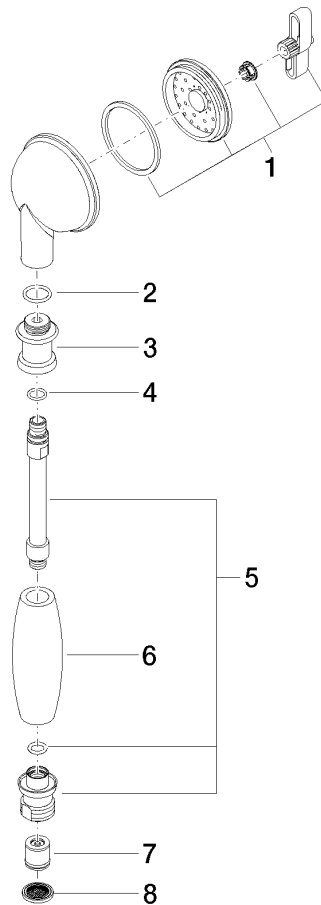

MADISON Metal hand shower with porcelain insert (white) - Durabrand (23kt Gold)

MADISON

28 002 970

- COMPACT RAIN, max. flow rate 9 l/min (at 3 bar)
- Function from: 6 l/min
- spray head Ø 64mm
- 1/2" connection
- WRAS 1809019

Intrinsic protection against back flow.

	Durabrand (23kt Gold)	28 002 970-09
	Chrome	28 002 970-00
	Chrome	28 002 970-00 0010
	Gold (23.9kt)	28 002 970-01
	Brushed Platinum	28 002 970-06
	Brushed Platinum	28 002 970-06 0010
	Platinum	28 002 970-08
	Platinum	28 002 970-08 0010
	Durabrand (23kt Gold)	28 002 970-09 0010
	Brushed Durabrand (23kt Gold)	28 002 970-28
	Brushed Durabrand (23kt Gold)	28 002 970-28 0010
	Brushed Chrome	28 002 970-93
	Brushed Chrome	28 002 970-93 0010
	Brushed Dark Platinum	28 002 970-99
	Brushed Dark Platinum	28 002 970-99 0010

28 002 970
mm [inches]

Flow rate chart

Certificates

WRAS_1809019. LGA_8492.

28 002 970
Parts for other
finishes can be found
here: [Chrome](#)

Spare parts list

No.	Item Number	Name	Quantity used	Delivery time
1	90 12 01 010 00 90	set	1	2
2	09 14 10 069 90	seal	1	2
3	09 24 04 059 20-09	nipple	1	40
4	09 14 10 042 90	seal	1	2
5	90 28 22 033 00-09	insert	1	-
Spare part can no longer be ordered, please order the replacement item				
6	11 167 820 60	handle	1	2
7	09 23 01 077 90	flow reducer	1	2
8	09 23 01 039 90	sieve	1	2