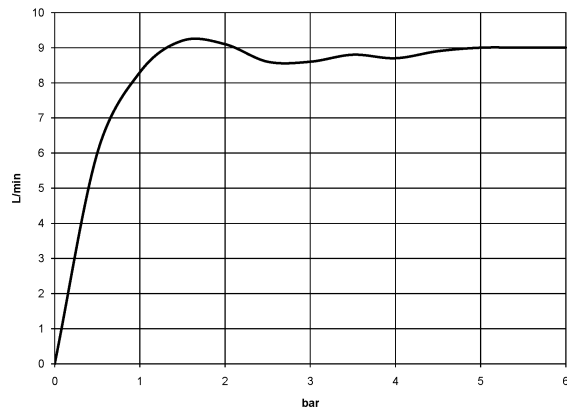

MADISON Metal hand shower with porcelain insert (white) - Durabrand (23kt Gold)

MADISON

28 002 970

- COMPACT RAIN, max. flow rate 9 l/min (at 3 bar)
- Function from: 6 l/min
- spray head Ø 64mm
- 1/2" connection
- WRAS 1809019

Intrinsic protection against back flow.

	Durabrand (23kt Gold)	28 002 970-09
	Chrome	28 002 970-00
	Chrome	28 002 970-00 0010
	Gold (23.9kt)	28 002 970-01
	Brushed Platinum	28 002 970-06
	Brushed Platinum	28 002 970-06 0010
	Platinum	28 002 970-08
	Platinum	28 002 970-08 0010
	Durabrand (23kt Gold)	28 002 970-09 0010
	Brushed Durabrand (23kt Gold)	28 002 970-28
	Brushed Durabrand (23kt Gold)	28 002 970-28 0010
	Brushed Chrome	28 002 970-93
	Brushed Chrome	28 002 970-93 0010
	Brushed Dark Platinum	28 002 970-99
	Brushed Dark Platinum	28 002 970-99 0010

28 002 970
mm [inches]

Flow rate chart

Certificates

WRAS_1809019. LGA_8492.

28 002 970
Parts for other
finishes can be found
here: [Chrome](#)

Spare parts list

No.	Item Number	Name	Quantity used	Delivery time
1	90 12 01 010 00 90	set	1	2
2	09 14 10 069 90	seal	1	2
3	09 24 04 059 20-09	nipple	1	40
4	09 14 10 042 90	seal	1	2
5	90 28 22 033 00-09	insert	1	-
Spare part can no longer be ordered, please order the replacement item				
6	11 167 820 60	handle	1	2
7	09 23 01 077 90	flow reducer	1	2
8	09 23 01 039 90	sieve	1	2