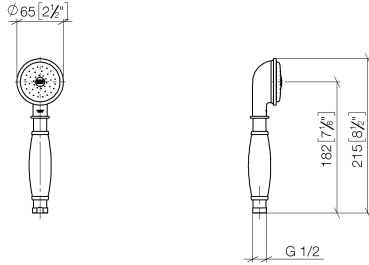

MADISON Metal hand shower with porcelain insert (white) - Brushed Durabross (23kt Gold)

MADISON

28 002 970

- COMPACT RAIN, max. flow rate 9 l/min (at 3 bar)
- Function from: 6 l/min
- spray head Ø 64mm
- 1/2" connection
- WRAS 240502026, 1809019

Intrinsic protection against back flow.

	Brushed Durabross (23kt Gold)	28 002 970-28
	Chrome	28 002 970-00
	Chrome	28 002 970-00 0010
	Gold (23.9kt)	28 002 970-01
	Brushed Platinum	28 002 970-06
	Brushed Platinum	28 002 970-06 0010
	Platinum	28 002 970-08
	Platinum	28 002 970-08 0010
	Durabross (23kt Gold)	28 002 970-09
	Durabross (23kt Gold)	28 002 970-09 0010
	Brushed Durabross (23kt Gold)	28 002 970-28 0010
	Brushed Chrome	28 002 970-93
	Brushed Chrome	28 002 970-93 0010
	Brushed Dark Platinum	28 002 970-99
	Brushed Dark Platinum	28 002 970-99 0010

MADISON Metal hand shower with porcelain insert (white) - Brushed Durabronz (23kt Gold)

MADISON

28 002 970
mm [inches]

Flow rate chart

Codes & Standards

DIN 4109

ISO 3822

Scottish Water
Byelaws

UK Water Supply
Regulations

Ü-Zeichen

MADISON Metal hand shower with porcelain insert (white) - Brushed Durabronze
(23kt Gold)

MADISON

28 002 970

Certificates

LGA_8

WRAS_240502