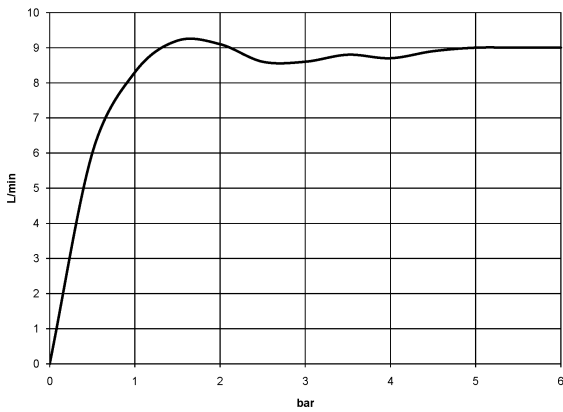

MADISON Metal hand shower with porcelain insert (white) - Brushed Durabross (23kt Gold)

MADISON

28 002 970

- COMPACT RAIN, max. flow rate 9 l/min (at 3 bar)
- Function from: 6 l/min
- spray head Ø 64mm
- 1/2" connection
- WRAS 240502026, 1809019

Intrinsic protection against back flow.

	Brushed Durabross (23kt Gold)	28 002 970-28
	Chrome	28 002 970-00
	Chrome	28 002 970-00 0010
	Gold (23.9kt)	28 002 970-01
	Brushed Platinum	28 002 970-06
	Brushed Platinum	28 002 970-06 0010
	Platinum	28 002 970-08
	Platinum	28 002 970-08 0010
	Durabross (23kt Gold)	28 002 970-09
	Durabross (23kt Gold)	28 002 970-09 0010
	Brushed Durabross (23kt Gold)	28 002 970-28 0010
	Brushed Chrome	28 002 970-93
	Brushed Chrome	28 002 970-93 0010
	Brushed Dark Platinum	28 002 970-99
	Brushed Dark Platinum	28 002 970-99 0010

MADISON Metal hand shower with porcelain insert (white) - Brushed Durabronz (23kt Gold)

MADISON

28 002 970
mm [inches]

Flow rate chart

Codes & Standards

DIN 4109

ISO 3822

Scottish Water
Byelaws