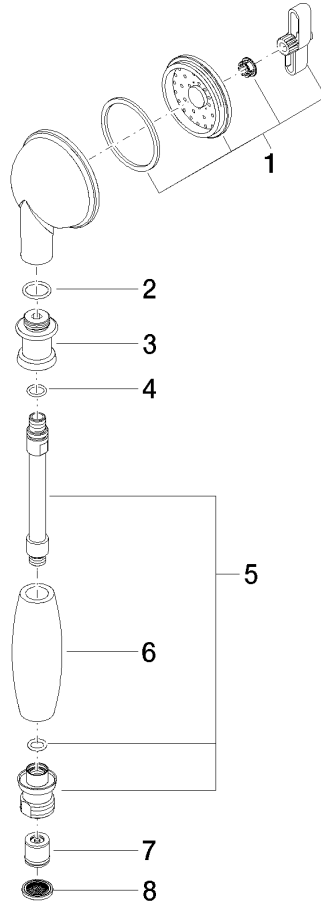

MADISON Metal hand shower with porcelain insert (white) - Brushed Durabrass (23kt Gold)

MADISON

28 002 970

Parts for other finishes can be found here: [Chrome](#)