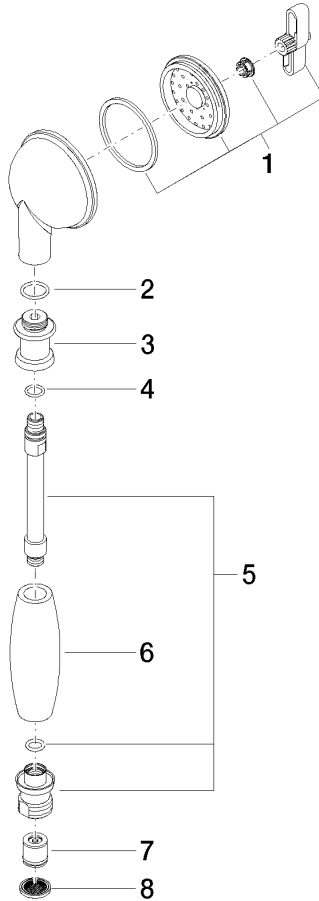

**MADISON Metal hand shower with porcelain insert (white) FlowReduce -
Brushed Durabrand (23kt Gold)**

MADISON

28 002 970

- COMPACT RAIN, max. flow rate 6.8 l/min (at 3 bar)
- spray head Ø 64mm
- 1/2" connection
- This product can help a building meet the requirements of Green Building Rating Systems, e.g. LEED®, BREEAM®, DGNB

MADISON Metal hand shower with porcelain insert (white) FlowReduce - Brushed Durabronze (23kt Gold)

MADISON

28 002 970
mm [inches]

Flow rate chart

Codes & Standards

DIN 4109

ISO 3822

Ü-Zeichen

MADISON Metal hand shower with porcelain insert (white) FlowReduce -
Brushed Durabronze (23kt Gold)

MADISON

28 002 970

Certificates

LGA_8

28 002 970

Parts for other
finishes can be found
here: [Chrome](#)

MADISON Metal hand shower with porcelain insert (white) FlowReduce -
Brushed Durabrass (23kt Gold)

MADISON

28 002 970

Spare parts list

No.	Item Number	Name	Quantity used	Delivery time
	90 12 01 010 00 90	set	8	2