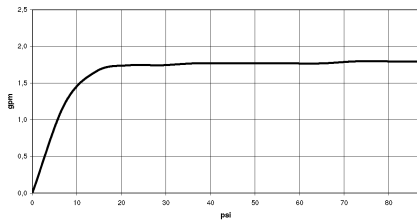

**MADISON Metal hand shower with porcelain insert (white) FlowReduce -
Brushed Durabrand (23kt Gold)**

MADISON

28 002 970

- COMPACT RAIN, max. flow rate 6.8 l/min (at 3 bar)
- spray head Ø 64mm
- 1/2" connection
- This product can help a building meet the requirements of Green Building Rating Systems, e.g. LEED®, BREEAM®, DGNB

Intrinsic protection against back flow.

	Brushed Durabrand (23kt Gold)	28 002 970-28 0010
	Chrome	28 002 970-00
	Chrome	28 002 970-00 0010
	Gold (23.9kt)	28 002 970-01
	Brushed Platinum	28 002 970-06
	Brushed Platinum	28 002 970-06 0010
	Platinum	28 002 970-08
	Platinum	28 002 970-08 0010
	Durabrand (23kt Gold)	28 002 970-09
	Durabrand (23kt Gold)	28 002 970-09 0010
	Brushed Durabrand (23kt Gold)	28 002 970-28
	Brushed Chrome	28 002 970-93
	Brushed Chrome	28 002 970-93 0010
	Brushed Dark Platinum	28 002 970-99
	Brushed Dark Platinum	28 002 970-99 0010

MADISON Metal hand shower with porcelain insert (white) FlowReduce - Brushed Durabronze (23kt Gold)

MADISON

28 002 970
mm [inches]

Flow rate chart

Codes & Standards

DIN 4109

ISO 3822

Ü-Zeichen