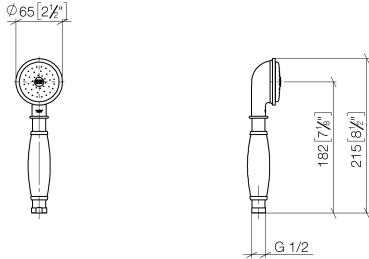

**MADISON Metal hand shower with porcelain insert (white) FlowReduce -
Brushed Durabrand (23kt Gold)**

MADISON

28 002 970

- COMPACT RAIN, max. flow rate 6.8 l/min (at 3 bar)
- spray head Ø 64mm
- 1/2" connection
- This product can help a building meet the requirements of Green Building Rating Systems, e.g. LEED®, BREEAM®, DGNB

Intrinsic protection against back flow.

	Brushed Durabrand (23kt Gold)	28 002 970-28 0010
	Chrome	28 002 970-00
	Chrome	28 002 970-00 0010
	Gold (23.9kt)	28 002 970-01
	Brushed Platinum	28 002 970-06
	Brushed Platinum	28 002 970-06 0010
	Platinum	28 002 970-08
	Platinum	28 002 970-08 0010
	Durabrand (23kt Gold)	28 002 970-09
	Durabrand (23kt Gold)	28 002 970-09 0010
	Brushed Durabrand (23kt Gold)	28 002 970-28
	Brushed Chrome	28 002 970-93
	Brushed Chrome	28 002 970-93 0010
	Brushed Dark Platinum	28 002 970-99
	Brushed Dark Platinum	28 002 970-99 0010

MADISON Metal hand shower with porcelain insert (white) FlowReduce - Brushed Durabronze (23kt Gold)

MADISON

28 002 970
mm [inches]

Flow rate chart

Codes & Standards

DIN 4109

ISO 3822

Ü-Zeichen