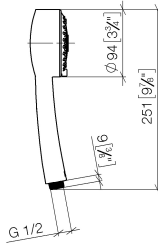

28 002 978

- Three settings: COMPACT RAIN, COMPACT SOFT FLOW, COMPACT AQUAPRESSURE FLOW, max. flow rate 9 l/min (at 3 bar)
- with anti-scale system
- spray head Ø 95mm
- 1/2" connection

Intrinsic protection against back flow.

28 002 978

mm [inches]

Flow rate chart

Codes & Standards

DIN 4109

ISO 3822

Ü-Zeichen

MADISON Hand shower - Chrome