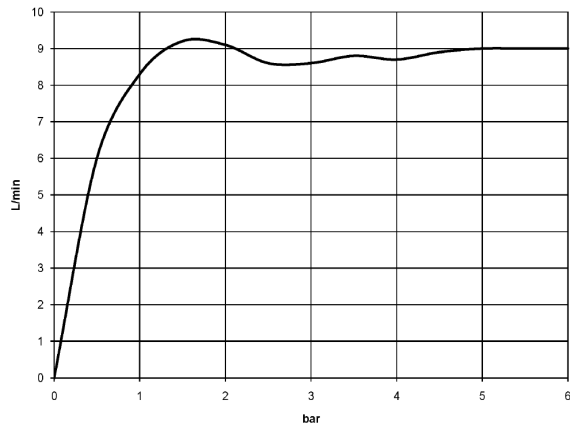

28 002 978

- Three settings: COMPACT RAIN, COMPACT SOFT FLOW, COMPACT AQUAPRESSURE FLOW, max. flow rate 9 l/min (at 3 bar)
- with anti-scale system
- spray head Ø 95mm
- 1/2" connection

Intrinsic protection against back flow.

	Brushed Platinum	28 002 978-06
	Chrome	28 002 978-00
	Chrome	28 002 978-00 0010
	Brushed Platinum	28 002 978-06 0010
	Platinum	28 002 978-08
	Platinum	28 002 978-08 0010
	Durabrand (23kt Gold)	28 002 978-09
	Durabrand (23kt Gold)	28 002 978-09 0010
	Brushed Durabrand (23kt Gold)	28 002 978-28
	Brushed Durabrand (23kt Gold)	28 002 978-28 0010
	Brushed Chrome	28 002 978-93
	Brushed Chrome	28 002 978-93 0010
	Brushed Dark Platinum	28 002 978-99
	Brushed Dark Platinum	28 002 978-99 0010

28 002 978

mm [inches]

Flow rate chart

Certificates

LGA_18610.

28 002 978

Parts for other finishes can be found here: [Chrome](#)

Spare parts list

No.	Item Number	Name	Quantity used	Delivery time
1	09 21 02 115 90	cap	1	2
2	09 23 01 039 90	sieve	1	2
3	09 23 01 077 90	flow reducer	1	2
4	04 12 11 071 00 90	shower	1	2
5	09 30 09 022 90	key	1	2