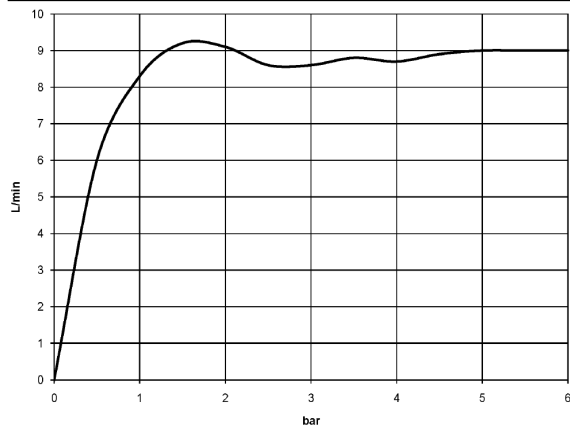

28 002 978

- Three settings: COMPACT RAIN, COMPACT SOFT FLOW, COMPACT AQUAPRESSURE FLOW, max. flow rate 9 l/min (at 3 bar)
- with anti-scale system
- spray head Ø 95mm
- 1/2" connection

Intrinsic protection against back flow.

	Brushed Durabron (23kt Gold)	28 002 978-28
	Chrome	28 002 978-00
	Chrome	28 002 978-00 0010
	Brushed Platinum	28 002 978-06
	Brushed Platinum	28 002 978-06 0010
	Platinum	28 002 978-08
	Platinum	28 002 978-08 0010
	Durabron (23kt Gold)	28 002 978-09
	Durabron (23kt Gold)	28 002 978-09 0010
	Brushed Durabron (23kt Gold)	28 002 978-28 0010
	Brushed Chrome	28 002 978-93
	Brushed Chrome	28 002 978-93 0010
	Brushed Dark Platinum	28 002 978-99
	Brushed Dark Platinum	28 002 978-99 0010

28 002 978

mm [inches]

Flow rate chart

Certificates

LGA_18610.

28 002 978

Parts for other finishes can be found here: [Chrome](#)

Spare parts list

No.	Item Number	Name	Quantity used	Delivery time
1	09 21 02 115 90	cap	1	2
2	09 23 01 039 90	sieve	1	2
3	09 23 01 077 90	flow reducer	1	2
4	04 12 11 071 00 90	shower	1	2
5	09 30 09 022 90	key	1	2