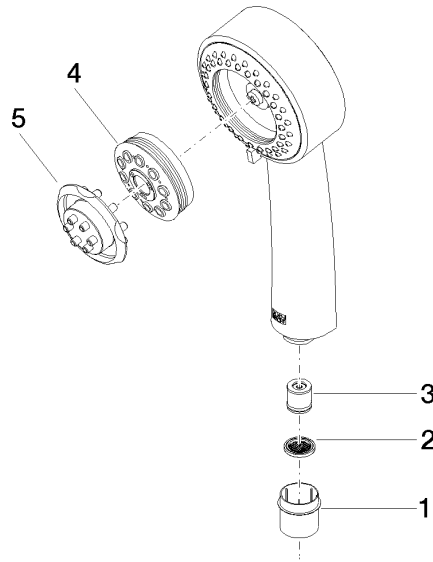

28 002 978

- Three settings: COMPACT RAIN, COMPACT SOFT FLOW, COMPACT AQUAPRESSURE FLOW, max. flow rate 9 l/min (at 3 bar)
- with anti-scale system
- spray head Ø 95mm
- 1/2" connection

Intrinsic protection against back flow.

28 002 978

mm [inches]

Flow rate chart

Certificates

LGA\_18610.

28 002 978

Parts for other finishes can be found here: [Chrome](#)

### Spare parts list

No.	Item Number	Name	Quantity used	Delivery time
1	09 21 02 115 90	cap	1	2
2	09 23 01 039 90	sieve	1	2
3	09 23 01 077 90	flow reducer	1	2
4	04 12 11 071 00 90	shower	1	2
5	09 30 09 022 90	key	1	2