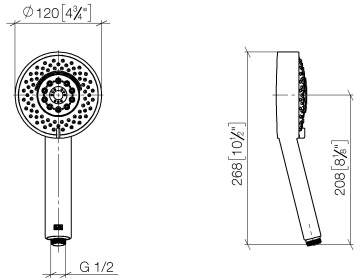

## Hand shower - Brushed Platinum

IMO

28 012 979

- Four settings: COMPACT RAIN, COMPACT SOFT FLOW, COMPACT AQUAPRESSURE FLOW, COMPACT CASCADE, max. flow rate 15 l/min (at 3 bar)
- with anti-scale system
- spray head Ø 120mm
- 1/2" connection

Intrinsic protection against back flow.

Fits: IMO, LULU, MADISON, MEM, TARA, CL.1, LISSÉ, VAIA, META, CYO

	Brushed Platinum	28 012 979-06
	Chrome	28 012 979-00 0010
	Chrome	28 012 979-00
	Brushed Platinum	28 012 979-06 0010
	Platinum	28 012 979-08
	Platinum	28 012 979-08 0010
	Dark Chrome	28 012 979-19
	Dark Chrome	28 012 979-19 0010
	Light Gold	28 012 979-26
	Light Gold	28 012 979-26 0010
	Brushed Light Gold	28 012 979-27
	Brushed Light Gold	28 012 979-27 0010
	Brushed Durabrass (23kt Gold)	28 012 979-28
	Brushed Durabrass (23kt Gold)	28 012 979-28 0010
	Matte Black	28 012 979-33 0010
	Matte Black	28 012 979-33
	Brushed Bronze	28 012 979-42
	Brushed Bronze	28 012 979-42 0010
	Brushed Champagne (22kt Gold)	28 012 979-46
	Brushed Champagne (22kt Gold)	28 012 979-46 0010
	Champagne (22kt Gold)	28 012 979-47
	Champagne (22kt Gold)	28 012 979-47 0010
	Brushed Chrome	28 012 979-93
	Brushed Chrome	28 012 979-93 0010
	Brushed Dark Platinum	28 012 979-99 0010
	Brushed Dark Platinum	28 012 979-99

## Hand shower - Brushed Platinum

IMO

28 012 979

28 012 979

mm [inches]