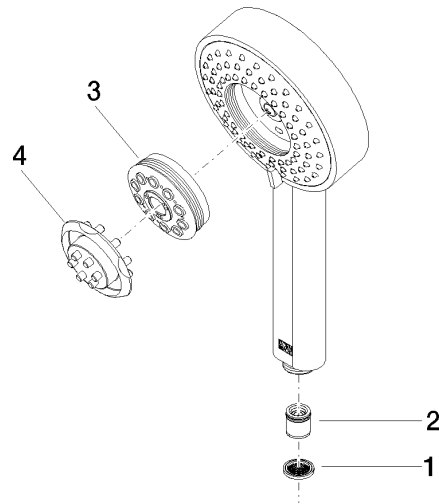

## Hand shower - Brushed Platinum

IMO

28 012 979

- Four settings: COMPACT RAIN, COMPACT SOFT FLOW, COMPACT AQUAPRESSURE FLOW, COMPACT CASCADE, max. flow rate 15 l/min (at 3 bar)
- with anti-scale system
- spray head Ø 120mm
- 1/2" connection

## Hand shower - Brushed Platinum

IMO

28 012 979

28 012 979

mm [inches]

### Flow rate chart

### Spare parts list

No.	Item Number	Name	Quantity used	Delivery time
1	09 23 01 039 90	sieve	1	2
2	09 23 01 046 90	back-flow preventer	1	2
3	04 12 11 071 00 90	shower	1	2
4	09 30 09 022 90	key	1	2