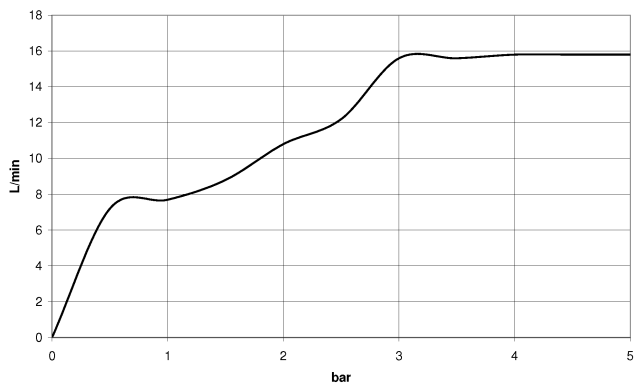

## Hand shower - Brushed Platinum

IMO

28 012 979

- Four settings: COMPACT RAIN, COMPACT SOFT FLOW, COMPACT AQUAPRESSURE FLOW, COMPACT CASCADE, max. flow rate 15 l/min (at 3 bar)
- with anti-scale system
- spray head Ø 120mm
- 1/2" connection

## Hand shower - Brushed Platinum

IMO

28 012 979

28 012 979

mm [inches]

### Flow rate chart