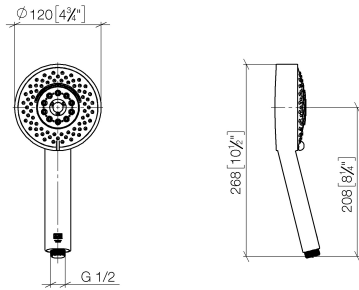

Hand shower FlowReduce - Brushed Platinum

IMO

28 012 979

- Four settings: COMPACT RAIN, COMPACT SOFT FLOW, COMPACT AQUAPRESSURE FLOW, COMPACT CASCADE, max. flow rate 6.8 l/min (at 3 bar)
- with anti-scale system
- spray head Ø 120mm
- 1/2" connection
- This product can help a building meet the requirements of Green Building Rating Systems, e.g. LEED®, BREEAM®, DGNB

Intrinsic protection against back flow.

Fits: IMO, LULU, MADISON, MEM, TARA, CL.1, LISSÉ, VAIA, META, CYO

	Brushed Platinum	28 012 979-06 0010
	Chrome	28 012 979-00 0010
	Chrome	28 012 979-00
	Brushed Platinum	28 012 979-06
	Platinum	28 012 979-08
	Platinum	28 012 979-08 0010
	Dark Chrome	28 012 979-19
	Dark Chrome	28 012 979-19 0010
	Light Gold	28 012 979-26
	Light Gold	28 012 979-26 0010
	Brushed Light Gold	28 012 979-27
	Brushed Light Gold	28 012 979-27 0010
	Brushed Durabrass (23kt Gold)	28 012 979-28
	Brushed Durabrass (23kt Gold)	28 012 979-28 0010
	Matte Black	28 012 979-33 0010
	Matte Black	28 012 979-33
	Brushed Bronze	28 012 979-42
	Brushed Bronze	28 012 979-42 0010
	Brushed Champagne (22kt Gold)	28 012 979-46
	Brushed Champagne (22kt Gold)	28 012 979-46 0010
	Champagne (22kt Gold)	28 012 979-47
	Champagne (22kt Gold)	28 012 979-47 0010
	Brushed Chrome	28 012 979-93
	Brushed Chrome	28 012 979-93 0010
	Brushed Dark Platinum	28 012 979-99 0010
	Brushed Dark Platinum	28 012 979-99

Hand shower FlowReduce - Brushed Platinum

IMO

28 012 979

28 012 979

mm [inches]

Flow rate chart

Certificates

LGA_29980.