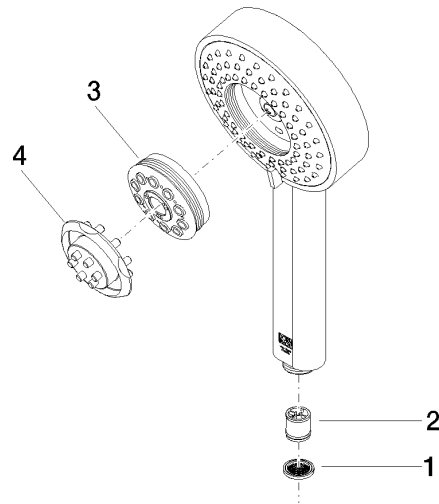

Hand shower FlowReduce - Brushed Platinum

IMO

28 012 979

- Four settings: COMPACT RAIN, COMPACT SOFT FLOW, COMPACT AQUAPRESSURE FLOW, COMPACT CASCADE, max. flow rate 6.8 l/min (at 3 bar)
- with anti-scale system
- spray head Ø 120mm
- 1/2" connection
- This product can help a building meet the requirements of Green Building Rating Systems, e.g. LEED®, BREEAM®, DGNB

Intrinsic protection against back flow.

Fits: IMO, LULU, MADISON, MEM, TARA, CL.1, LISSÉ, VAIA, META, CYO

	Brushed Platinum	28 012 979-06 0010
	Chrome	28 012 979-00 0010
	Chrome	28 012 979-00
	Brushed Platinum	28 012 979-06
	Platinum	28 012 979-08
	Platinum	28 012 979-08 0010
	Dark Chrome	28 012 979-19
	Dark Chrome	28 012 979-19 0010
	Light Gold	28 012 979-26
	Light Gold	28 012 979-26 0010
	Brushed Light Gold	28 012 979-27
	Brushed Light Gold	28 012 979-27 0010
	Brushed Durabrass (23kt Gold)	28 012 979-28
	Brushed Durabrass (23kt Gold)	28 012 979-28 0010
	Matte Black	28 012 979-33 0010
	Matte Black	28 012 979-33
	Brushed Bronze	28 012 979-42
	Brushed Bronze	28 012 979-42 0010
	Brushed Champagne (22kt Gold)	28 012 979-46
	Brushed Champagne (22kt Gold)	28 012 979-46 0010
	Champagne (22kt Gold)	28 012 979-47
	Champagne (22kt Gold)	28 012 979-47 0010
	Brushed Chrome	28 012 979-93
	Brushed Chrome	28 012 979-93 0010
	Brushed Dark Platinum	28 012 979-99 0010
	Brushed Dark Platinum	28 012 979-99

Hand shower FlowReduce - Brushed Platinum

IMO

28 012 979

28 012 979

mm [inches]

Flow rate chart

Certificates

LGA_29980.

IAPMO_4976 (4).

28 012 979

Parts for other finishes can be found here: [Chrome](#)

Spare parts list

No.	Item Number	Name	Quantity used	Delivery time
1	09 23 01 039 90	sieve	1	2
2	09 23 01 166 90	flow reducer	1	2
3	04 12 11 071 00 90	shower	1	2
4	09 30 09 022 90	key	1	2