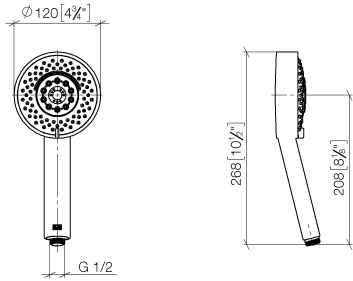

28 012 979

- Four settings: COMPACT RAIN, COMPACT SOFT FLOW, COMPACT AQUAPRESSURE FLOW, COMPACT CASCADE, max. flow rate 15 l/min (at 3 bar)
- with anti-scale system
- spray head Ø 120mm
- 1/2" connection

Intrinsic protection against back flow.

Fits: IMO, LULU, MADISON, MEM, TARA, CL.1, LISSÉ, VAIA, META, CYO

	Platinum	28 012 979-08
	Chrome	28 012 979-00 0010
	Chrome	28 012 979-00
	Brushed Platinum	28 012 979-06
	Brushed Platinum	28 012 979-06 0010
	Platinum	28 012 979-08 0010
	Dark Chrome	28 012 979-19
	Dark Chrome	28 012 979-19 0010
	Light Gold	28 012 979-26
	Light Gold	28 012 979-26 0010
	Brushed Light Gold	28 012 979-27
	Brushed Light Gold	28 012 979-27 0010
	Brushed Durabrass (23kt Gold)	28 012 979-28
	Brushed Durabrass (23kt Gold)	28 012 979-28 0010
	Matte Black	28 012 979-33 0010
	Matte Black	28 012 979-33
	Brushed Bronze	28 012 979-42
	Brushed Bronze	28 012 979-42 0010
	Brushed Champagne (22kt Gold)	28 012 979-46
	Brushed Champagne (22kt Gold)	28 012 979-46 0010
	Champagne (22kt Gold)	28 012 979-47
	Champagne (22kt Gold)	28 012 979-47 0010
	Brushed Chrome	28 012 979-93
	Brushed Chrome	28 012 979-93 0010
	Brushed Dark Platinum	28 012 979-99 0010
	Brushed Dark Platinum	28 012 979-99

Hand shower - Platinum

IMO

28 012 979

28 012 979

mm [inches]

Flow rate chart

Certificates

LGA_29980.