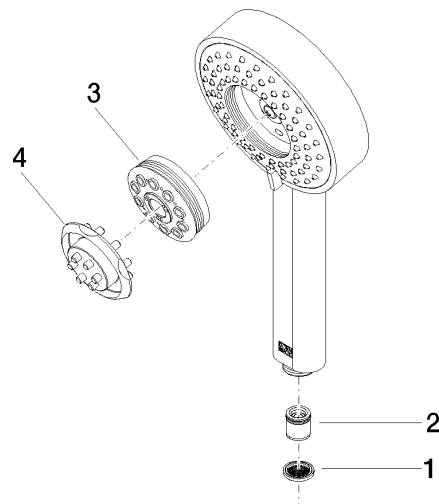

28 012 979

- Four settings: COMPACT RAIN, COMPACT SOFT FLOW, COMPACT AQUAPRESSURE FLOW, COMPACT CASCADE, max. flow rate 15 l/min (at 3 bar)
- with anti-scale system
- spray head Ø 120mm
- 1/2" connection

Intrinsic protection against back flow.

Fits: IMO, LULU, MADISON, MEM, TARA, CL.1, LISSÉ, VAIA, META, CYO

	Platinum	28 012 979-08
	Chrome	28 012 979-00 0010
	Chrome	28 012 979-00
	Brushed Platinum	28 012 979-06
	Brushed Platinum	28 012 979-06 0010
	Platinum	28 012 979-08 0010
	Dark Chrome	28 012 979-19
	Dark Chrome	28 012 979-19 0010
	Light Gold	28 012 979-26
	Light Gold	28 012 979-26 0010
	Brushed Light Gold	28 012 979-27
	Brushed Light Gold	28 012 979-27 0010
	Brushed Durabrass (23kt Gold)	28 012 979-28
	Brushed Durabrass (23kt Gold)	28 012 979-28 0010
	Matte Black	28 012 979-33 0010
	Matte Black	28 012 979-33
	Brushed Bronze	28 012 979-42
	Brushed Bronze	28 012 979-42 0010
	Brushed Champagne (22kt Gold)	28 012 979-46
	Brushed Champagne (22kt Gold)	28 012 979-46 0010
	Champagne (22kt Gold)	28 012 979-47
	Champagne (22kt Gold)	28 012 979-47 0010
	Brushed Chrome	28 012 979-93
	Brushed Chrome	28 012 979-93 0010
	Brushed Dark Platinum	28 012 979-99 0010
	Brushed Dark Platinum	28 012 979-99

Hand shower - Platinum

IMO

28 012 979

28 012 979

mm [inches]

Flow rate chart

Certificates

LGA_29980.

28 012 979

Parts for other finishes can be found here: [Chrome](#)

Spare parts list

No.	Item Number	Name	Quantity used	Delivery time
1	09 23 01 039 90	sieve	1	2
2	09 23 01 046 90	back-flow preventer	1	2
3	04 12 11 071 00 90	shower	1	2
4	09 30 09 022 90	key	1	2