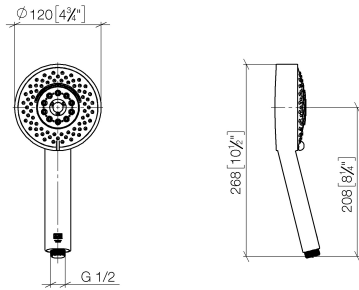

## Hand shower FlowReduce - Platinum

IMO

28 012 979

- Four settings: COMPACT RAIN, COMPACT SOFT FLOW, COMPACT AQUAPRESSURE FLOW, COMPACT CASCADE, max. flow rate 6.8 l/min (at 3 bar)
- with anti-scale system
- spray head Ø 120mm
- 1/2" connection
- This product can help a building meet the requirements of Green Building Rating Systems, e.g. LEED®, BREEAM®, DGNB

## Hand shower FlowReduce - Platinum

---

IMO

28 012 979

28 012 979

mm [inches]

Flow rate chart

Certificates