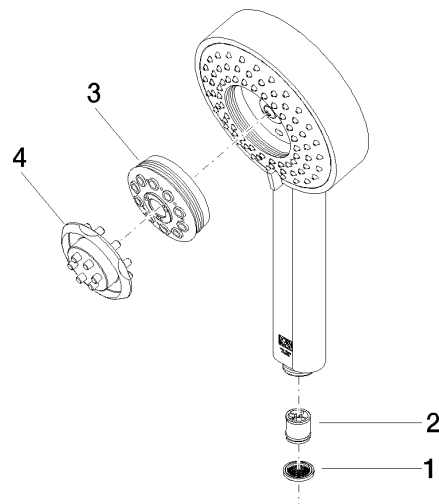

## Hand shower FlowReduce - Platinum

IMO

28 012 979

- Four settings: COMPACT RAIN, COMPACT SOFT FLOW, COMPACT AQUAPRESSURE FLOW, COMPACT CASCADE, max. flow rate 6.8 l/min (at 3 bar)
- with anti-scale system
- spray head Ø 120mm
- 1/2" connection
- This product can help a building meet the requirements of Green Building Rating Systems, e.g. LEED®, BREEAM®, DGNB

Intrinsic protection against back flow.

Fits: IMO, LULU, MADISON, MEM, TARA, CL.1, LISSÉ, VAIA, META, CYO

	Platinum	28 012 979-08 0010
	Chrome	28 012 979-00 0010
	Chrome	28 012 979-00
	Brushed Platinum	28 012 979-06
	Brushed Platinum	28 012 979-06 0010
	Platinum	28 012 979-08
	Dark Chrome	28 012 979-19
	Dark Chrome	28 012 979-19 0010
	Light Gold	28 012 979-26
	Light Gold	28 012 979-26 0010
	Brushed Light Gold	28 012 979-27
	Brushed Light Gold	28 012 979-27 0010
	Brushed Durabrass (23kt Gold)	28 012 979-28
	Brushed Durabrass (23kt Gold)	28 012 979-28 0010
	Matte Black	28 012 979-33 0010
	Matte Black	28 012 979-33
	Brushed Bronze	28 012 979-42
	Brushed Bronze	28 012 979-42 0010
	Brushed Champagne (22kt Gold)	28 012 979-46
	Brushed Champagne (22kt Gold)	28 012 979-46 0010
	Champagne (22kt Gold)	28 012 979-47
	Champagne (22kt Gold)	28 012 979-47 0010
	Brushed Chrome	28 012 979-93
	Brushed Chrome	28 012 979-93 0010
	Brushed Dark Platinum	28 012 979-99 0010
	Brushed Dark Platinum	28 012 979-99

## Hand shower FlowReduce - Platinum

---

IMO

28 012 979

28 012 979

mm [inches]

Flow rate chart

Certificates

### Spare parts list

No.	Item Number	Name	Quantity used	Delivery time
1	09 23 01 039 90	sieve	1	2
2	09 23 01 166 90	flow reducer	1	2
3	04 12 11 071 00 90	shower	1	2
4	09 30 09 022 90	key	1	2