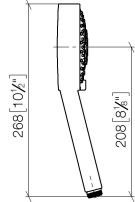

## Hand shower - Dark Chrome

IMO

28 012 979

- Four settings: COMPACT RAIN, COMPACT SOFT FLOW, COMPACT AQUAPRESSURE FLOW, COMPACT CASCADE, max. flow rate 15 l/min (at 3 bar)
- with anti-scale system
- spray head Ø 120mm
- 1/2" connection

## Hand shower - Dark Chrome

---

IMO

28 012 979

28 012 979

mm [inches]

### Flow rate chart