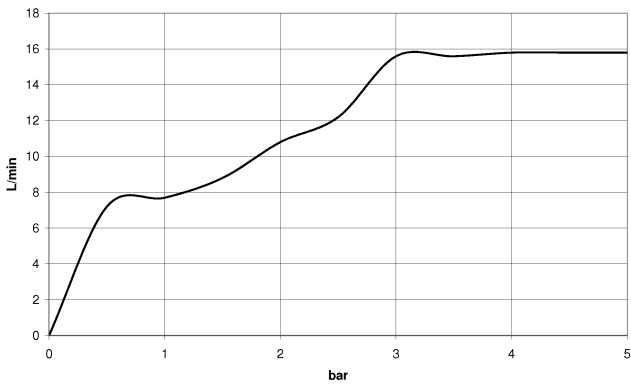

## Hand shower - Dark Chrome

IMO

28 012 979

- Four settings: COMPACT RAIN, COMPACT SOFT FLOW, COMPACT AQUAPRESSURE FLOW, COMPACT CASCADE, max. flow rate 15 l/min (at 3 bar)
- with anti-scale system
- spray head Ø 120mm
- 1/2" connection

## Hand shower - Dark Chrome

---

IMO

28 012 979

28 012 979

mm [inches]

### Flow rate chart