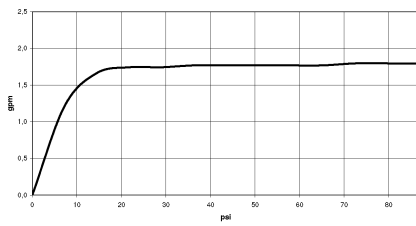

Hand shower FlowReduce - Dark Chrome

IMO

28 012 979

- Four settings: COMPACT RAIN, COMPACT SOFT FLOW, COMPACT AQUAPRESSURE FLOW, COMPACT CASCADE, max. flow rate 6.8 l/min (at 3 bar)
- with anti-scale system
- spray head Ø 120mm
- 1/2" connection
- This product can help a building meet the requirements of Green Building Rating Systems, e.g. LEED®, BREEAM®, DGNB

Hand shower FlowReduce - Dark Chrome

IMO

28 012 979

28 012 979

mm [inches]

Flow rate chart

Certificates

LGA_29980.