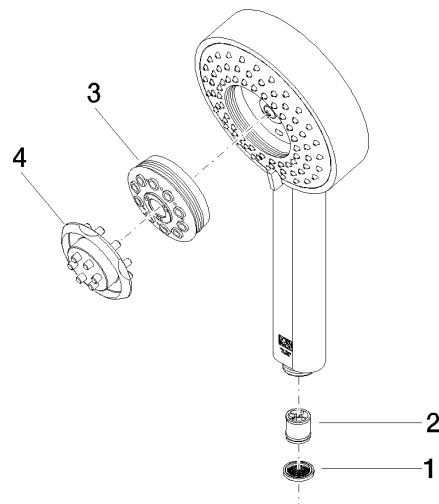

Hand shower FlowReduce - Brushed Light Gold

IMO

28 012 979

- Four settings: COMPACT RAIN, COMPACT SOFT FLOW, COMPACT AQUAPRESSURE FLOW, COMPACT CASCADE, max. flow rate 6.8 l/min (at 3 bar)
- with anti-scale system
- spray head Ø 120mm
- 1/2" connection
- This product can help a building meet the requirements of Green Building Rating Systems, e.g. LEED®, BREEAM®, DGNB

Intrinsic protection against back flow.

Fits: IMO, LULU, MADISON, MEM, TARA, CL.1, LISSÉ, VAIA, META, CYO

	Brushed Light Gold	28 012 979-27 0010
	Chrome	28 012 979-00 0010
	Chrome	28 012 979-00
	Brushed Platinum	28 012 979-06
	Brushed Platinum	28 012 979-06 0010
	Platinum	28 012 979-08
	Platinum	28 012 979-08 0010
	Dark Chrome	28 012 979-19
	Dark Chrome	28 012 979-19 0010
	Light Gold	28 012 979-26
	Light Gold	28 012 979-26 0010
	Brushed Light Gold	28 012 979-27
	Brushed Durabrass (23kt Gold)	28 012 979-28
	Brushed Durabrass (23kt Gold)	28 012 979-28 0010
	Matte Black	28 012 979-33 0010
	Matte Black	28 012 979-33
	Brushed Bronze	28 012 979-42
	Brushed Bronze	28 012 979-42 0010
	Brushed Champagne (22kt Gold)	28 012 979-46
	Brushed Champagne (22kt Gold)	28 012 979-46 0010
	Champagne (22kt Gold)	28 012 979-47
	Champagne (22kt Gold)	28 012 979-47 0010
	Brushed Chrome	28 012 979-93
	Brushed Chrome	28 012 979-93 0010
	Brushed Dark Platinum	28 012 979-99 0010
	Brushed Dark Platinum	28 012 979-99

Hand shower FlowReduce - Brushed Light Gold

IMO

28 012 979

28 012 979

mm [inches]

Flow rate chart

Certificates

LGA_29980.

28 012 979

Parts for other finishes can be found here: [Chrome](#)

Spare parts list

No.	Item Number	Name	Quantity used	Delivery time
1	09 23 01 039 90	sieve	1	2
2	09 23 01 166 90	flow reducer	1	2
3	04 12 11 071 00 90	shower	1	2
4	09 30 09 022 90	key	1	2