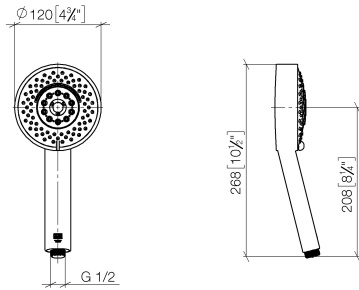

Hand shower FlowReduce - Brushed Light Gold

IMO

28 012 979

- Four settings: COMPACT RAIN, COMPACT SOFT FLOW, COMPACT AQUAPRESSURE FLOW, COMPACT CASCADE, max. flow rate 6.8 l/min (at 3 bar)
- with anti-scale system
- spray head Ø 120mm
- 1/2" connection
- This product can help a building meet the requirements of Green Building Rating Systems, e.g. LEED®, BREEAM®, DGNB

Intrinsic protection against back flow.

Fits: IMO, LULU, MADISON, MEM, TARA, CL.1, LISSÉ, VAIA, META, CYO

	Brushed Light Gold	28 012 979-27 0010
	Chrome	28 012 979-00 0010
	Chrome	28 012 979-00
	Brushed Platinum	28 012 979-06
	Brushed Platinum	28 012 979-06 0010
	Platinum	28 012 979-08
	Platinum	28 012 979-08 0010
	Dark Chrome	28 012 979-19
	Dark Chrome	28 012 979-19 0010
	Light Gold	28 012 979-26
	Light Gold	28 012 979-26 0010
	Brushed Light Gold	28 012 979-27
	Brushed Durabrass (23kt Gold)	28 012 979-28
	Brushed Durabrass (23kt Gold)	28 012 979-28 0010
	Matte Black	28 012 979-33 0010
	Matte Black	28 012 979-33
	Brushed Bronze	28 012 979-42
	Brushed Bronze	28 012 979-42 0010
	Brushed Champagne (22kt Gold)	28 012 979-46
	Brushed Champagne (22kt Gold)	28 012 979-46 0010
	Champagne (22kt Gold)	28 012 979-47
	Champagne (22kt Gold)	28 012 979-47 0010
	Brushed Chrome	28 012 979-93
	Brushed Chrome	28 012 979-93 0010
	Brushed Dark Platinum	28 012 979-99 0010
	Brushed Dark Platinum	28 012 979-99

Hand shower FlowReduce - Brushed Light Gold

IMO

28 012 979

28 012 979

mm [inches]

Flow rate chart

Certificates

LGA_29980.