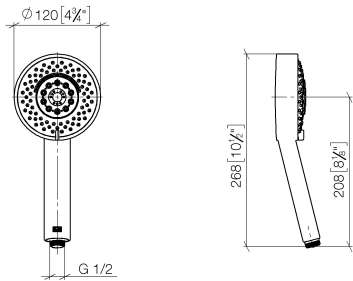

**Hand shower - Brushed Durabrass (23kt Gold)**

IMO

28 012 979

- Four settings: COMPACT RAIN, COMPACT SOFT FLOW, COMPACT AQUAPRESSURE FLOW, COMPACT CASCADE, max. flow rate 15 l/min (at 3 bar)
- with anti-scale system
- spray head Ø 120mm
- 1/2" connection

Intrinsic protection against back flow.

Fits: IMO, LULU, MADISON, MEM, TARA, CL.1, LISSÉ, VAIA, META, CYO

	Brushed Durabrass (23kt Gold)	28 012 979-28
	Chrome	28 012 979-00 0010
	Chrome	28 012 979-00
	Brushed Platinum	28 012 979-06
	Brushed Platinum	28 012 979-06 0010
	Platinum	28 012 979-08
	Platinum	28 012 979-08 0010
	Dark Chrome	28 012 979-19
	Dark Chrome	28 012 979-19 0010
	Light Gold	28 012 979-26
	Light Gold	28 012 979-26 0010
	Brushed Light Gold	28 012 979-27
	Brushed Light Gold	28 012 979-27 0010
	Brushed Durabrass (23kt Gold)	28 012 979-28 0010
	Matte Black	28 012 979-33 0010
	Matte Black	28 012 979-33
	Brushed Bronze	28 012 979-42
	Brushed Bronze	28 012 979-42 0010
	Brushed Champagne (22kt Gold)	28 012 979-46
	Brushed Champagne (22kt Gold)	28 012 979-46 0010
	Champagne (22kt Gold)	28 012 979-47
	Champagne (22kt Gold)	28 012 979-47 0010
	Brushed Chrome	28 012 979-93
	Brushed Chrome	28 012 979-93 0010
	Brushed Dark Platinum	28 012 979-99 0010
	Brushed Dark Platinum	28 012 979-99

## Hand shower - Brushed Durabronz (23kt Gold)

---

IMO

28 012 979

28 012 979

mm [inches]

Flow rate chart

Certificates