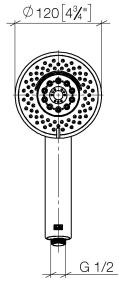

## Hand shower - Matte Black

IMO

28 012 979

- Four settings: COMPACT RAIN, COMPACT SOFT FLOW, COMPACT AQUAPRESSURE FLOW, COMPACT CASCADE, max. flow rate 15 l/min (at 3 bar)
- with anti-scale system
- spray head Ø 120mm
- 1/2" connection

Intrinsic protection against back flow.

Fits: IMO, LULU, MADISON, MEM, TARA, CL.1, LISSÉ, VAIA, META, CYO

	Matte Black	28 012 979-33
	Chrome	28 012 979-00 0010
	Chrome	28 012 979-00
	Brushed Platinum	28 012 979-06
	Brushed Platinum	28 012 979-06 0010
	Platinum	28 012 979-08
	Platinum	28 012 979-08 0010
	Dark Chrome	28 012 979-19
	Dark Chrome	28 012 979-19 0010
	Light Gold	28 012 979-26
	Light Gold	28 012 979-26 0010
	Brushed Light Gold	28 012 979-27
	Brushed Light Gold	28 012 979-27 0010
	Brushed Durabrass (23kt Gold)	28 012 979-28
	Brushed Durabrass (23kt Gold)	28 012 979-28 0010
	Matte Black	28 012 979-33 0010
	Brushed Bronze	28 012 979-42
	Brushed Bronze	28 012 979-42 0010
	Brushed Champagne (22kt Gold)	28 012 979-46
	Brushed Champagne (22kt Gold)	28 012 979-46 0010
	Champagne (22kt Gold)	28 012 979-47
	Champagne (22kt Gold)	28 012 979-47 0010
	Brushed Chrome	28 012 979-93
	Brushed Chrome	28 012 979-93 0010
	Brushed Dark Platinum	28 012 979-99 0010
	Brushed Dark Platinum	28 012 979-99

## Hand shower - Matte Black

IMO

28 012 979

28 012 979

mm [inches]

### Flow rate chart