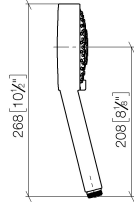

## Hand shower - Matte Black

IMO

28 012 979

- Four settings: COMPACT RAIN, COMPACT SOFT FLOW, COMPACT AQUAPRESSURE FLOW, COMPACT CASCADE, max. flow rate 15 l/min (at 3 bar)
- with anti-scale system
- spray head Ø 120mm
- 1/2" connection

Intrinsic protection against back flow.

Fits: IMO, LULU, MADISON, MEM, TARA, CL.1, LISSÉ, VAIA, META, CYO

	Matte Black	28 012 979-33
	Chrome	28 012 979-00 0010
	Chrome	28 012 979-00
	Brushed Platinum	28 012 979-06
	Brushed Platinum	28 012 979-06 0010
	Platinum	28 012 979-08
	Platinum	28 012 979-08 0010
	Dark Chrome	28 012 979-19
	Dark Chrome	28 012 979-19 0010
	Light Gold	28 012 979-26
	Light Gold	28 012 979-26 0010
	Brushed Light Gold	28 012 979-27
	Brushed Light Gold	28 012 979-27 0010
	Brushed Durabrass (23kt Gold)	28 012 979-28
	Brushed Durabrass (23kt Gold)	28 012 979-28 0010
	Matte Black	28 012 979-33 0010
	Brushed Bronze	28 012 979-42
	Brushed Bronze	28 012 979-42 0010
	Brushed Champagne (22kt Gold)	28 012 979-46
	Brushed Champagne (22kt Gold)	28 012 979-46 0010
	Champagne (22kt Gold)	28 012 979-47
	Champagne (22kt Gold)	28 012 979-47 0010
	Brushed Chrome	28 012 979-93
	Brushed Chrome	28 012 979-93 0010
	Brushed Dark Platinum	28 012 979-99 0010
	Brushed Dark Platinum	28 012 979-99

## Hand shower - Matte Black

IMO

28 012 979

28 012 979

mm [inches]