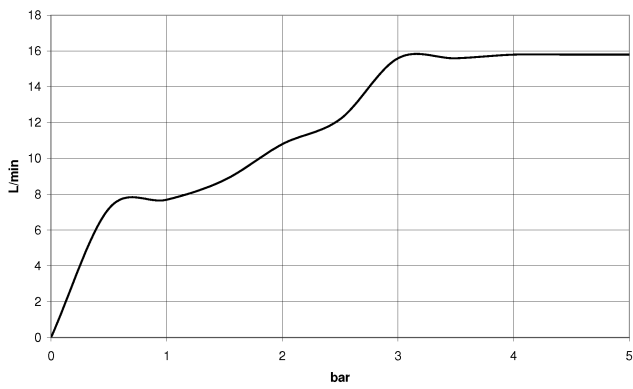

## Hand shower - Matte Black

IMO

28 012 979

- Four settings: COMPACT RAIN, COMPACT SOFT FLOW, COMPACT AQUAPRESSURE FLOW, COMPACT CASCADE, max. flow rate 15 l/min (at 3 bar)
- with anti-scale system
- spray head Ø 120mm
- 1/2" connection

### Flow rate chart