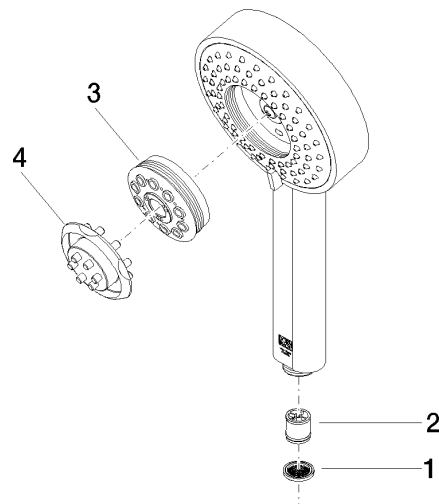

Hand shower FlowReduce - Matte Black

IMO

28 012 979

- Four settings: COMPACT RAIN, COMPACT SOFT FLOW, COMPACT AQUAPRESSURE FLOW, COMPACT CASCADE, max. flow rate 6.8 l/min (at 3 bar)
- with anti-scale system
- spray head Ø 120mm
- 1/2" connection
- This product can help a building meet the requirements of Green Building Rating Systems, e.g. LEED®, BREEAM®, DGNB

Intrinsic protection against back flow.

Fits: IMO, LULU, MADISON, MEM, TARA, CL.1, LISSÉ, VAIA, META, CYO

	Matte Black	28 012 979-33 0010
	Chrome	28 012 979-00 0010
	Chrome	28 012 979-00
	Brushed Platinum	28 012 979-06
	Brushed Platinum	28 012 979-06 0010
	Platinum	28 012 979-08
	Platinum	28 012 979-08 0010
	Dark Chrome	28 012 979-19
	Dark Chrome	28 012 979-19 0010
	Light Gold	28 012 979-26
	Light Gold	28 012 979-26 0010
	Brushed Light Gold	28 012 979-27
	Brushed Light Gold	28 012 979-27 0010
	Brushed Durabrass (23kt Gold)	28 012 979-28
	Brushed Durabrass (23kt Gold)	28 012 979-28 0010
	Matte Black	28 012 979-33
	Brushed Bronze	28 012 979-42
	Brushed Bronze	28 012 979-42 0010
	Brushed Champagne (22kt Gold)	28 012 979-46
	Brushed Champagne (22kt Gold)	28 012 979-46 0010
	Champagne (22kt Gold)	28 012 979-47
	Champagne (22kt Gold)	28 012 979-47 0010
	Brushed Chrome	28 012 979-93
	Brushed Chrome	28 012 979-93 0010
	Brushed Dark Platinum	28 012 979-99 0010
	Brushed Dark Platinum	28 012 979-99

## Hand shower FlowReduce - Matte Black

---

IMO

28 012 979

28 012 979

mm [inches]

Flow rate chart

Certificates

### Spare parts list

No.	Item Number	Name	Quantity used	Delivery time
1	09 23 01 039 90	sieve	1	2
2	09 23 01 166 90	flow reducer	1	2
3	04 12 11 071 00 90	shower	1	2
4	09 30 09 022 90	key	1	2