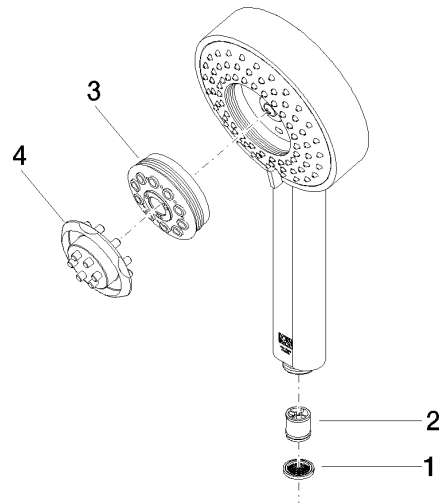

# Hand shower FlowReduce - Brushed Bronze

IMO

28 012 979

- Four settings: COMPACT RAIN, COMPACT SOFT FLOW, COMPACT AQUAPRESSURE FLOW, COMPACT CASCADE, max. flow rate 6.8 l/min (at 3 bar)
- with anti-scale system
- spray head Ø 120mm
- 1/2" connection
- This product can help a building meet the requirements of Green Building Rating Systems, e.g. LEED®, BREEAM®, DGNB

## Hand shower FlowReduce - Brushed Bronze

---

IMO

28 012 979

28 012 979

mm [inches]

### Flow rate chart

### Spare parts list

No.	Item Number	Name	Quantity used	Delivery time
1	09 23 01 039 90	sieve	1	2
2	09 23 01 166 90	flow reducer	1	2
3	04 12 11 071 00 90	shower	1	2
4	09 30 09 022 90	key	1	2