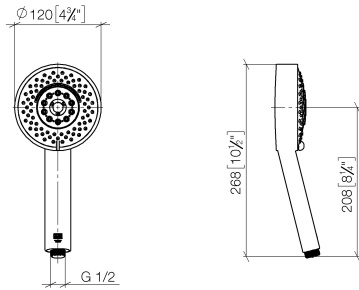

# Hand shower FlowReduce - Brushed Bronze

IMO

28 012 979

- Four settings: COMPACT RAIN, COMPACT SOFT FLOW, COMPACT AQUAPRESSURE FLOW, COMPACT CASCADE, max. flow rate 6.8 l/min (at 3 bar)
- with anti-scale system
- spray head Ø 120mm
- 1/2" connection
- This product can help a building meet the requirements of Green Building Rating Systems, e.g. LEED®, BREEAM®, DGNB

## Hand shower FlowReduce - Brushed Bronze

---

IMO

28 012 979

28 012 979

mm [inches]

### Flow rate chart