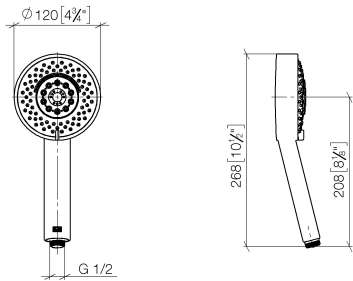

**Hand shower - Brushed Champagne (22kt Gold)**

IMO

28 012 979

- Four settings: COMPACT RAIN, COMPACT SOFT FLOW, COMPACT AQUAPRESSURE FLOW, COMPACT CASCADE, max. flow rate 15 l/min (at 3 bar)
- with anti-scale system
- spray head Ø 120mm
- 1/2" connection

## Hand shower - Brushed Champagne (22kt Gold)

---

IMO

28 012 979

28 012 979

mm [inches]

### Flow rate chart