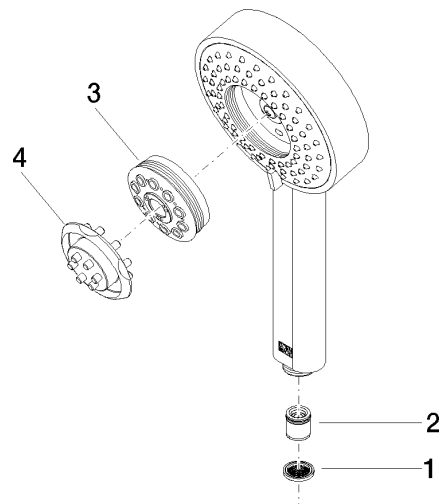

**Hand shower - Brushed Champagne (22kt Gold)**

IMO

28 012 979

- Four settings: COMPACT RAIN, COMPACT SOFT FLOW, COMPACT AQUAPRESSURE FLOW, COMPACT CASCADE, max. flow rate 15 l/min (at 3 bar)
- with anti-scale system
- spray head Ø 120mm
- 1/2" connection

## Hand shower - Brushed Champagne (22kt Gold)

---

IMO

28 012 979

28 012 979

mm [inches]

### Flow rate chart

### Spare parts list

No.	Item Number	Name	Quantity used	Delivery time
1	09 23 01 039 90	sieve	1	2
2	09 23 01 046 90	back-flow preventer	1	2
3	04 12 11 071 00 90	shower	1	2
4	09 30 09 022 90	key	1	2