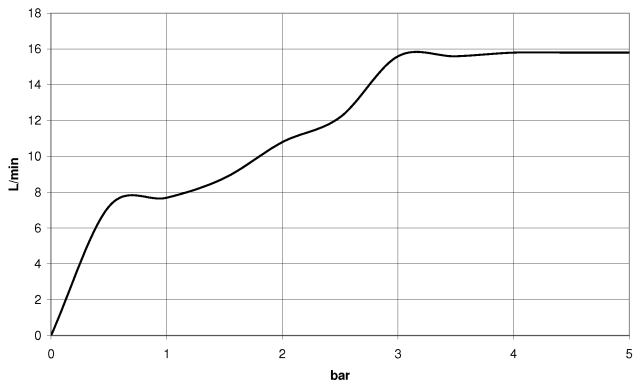

Hand shower - Champagne (22kt Gold)

IMO

28 012 979

- Four settings: COMPACT RAIN, COMPACT SOFT FLOW, COMPACT AQUAPRESSURE FLOW, COMPACT CASCADE, max. flow rate 15 l/min (at 3 bar)
- with anti-scale system
- spray head Ø 120mm
- 1/2" connection

Hand shower - Champagne (22kt Gold)

IMO

28 012 979

28 012 979

mm [inches]

Flow rate chart

Certificates

LGA_29980.