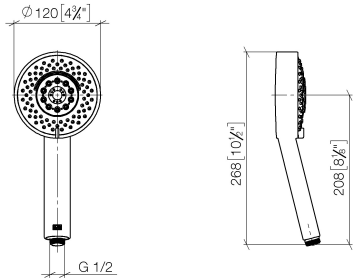

Hand shower - Champagne (22kt Gold)

IMO

28 012 979

- Four settings: COMPACT RAIN, COMPACT SOFT FLOW, COMPACT AQUAPRESSURE FLOW, COMPACT CASCADE, max. flow rate 15 l/min (at 3 bar)
- with anti-scale system
- spray head Ø 120mm
- 1/2" connection

Intrinsic protection against back flow.

Fits: IMO, LULU, MADISON, MEM, TARA, CL.1, LISSÉ, VAIA, META, CYO

	Champagne (22kt Gold)	28 012 979-47
	Chrome	28 012 979-00 0010
	Chrome	28 012 979-00
	Brushed Platinum	28 012 979-06
	Brushed Platinum	28 012 979-06 0010
	Platinum	28 012 979-08
	Platinum	28 012 979-08 0010
	Dark Chrome	28 012 979-19
	Dark Chrome	28 012 979-19 0010
	Light Gold	28 012 979-26
	Light Gold	28 012 979-26 0010
	Brushed Light Gold	28 012 979-27
	Brushed Light Gold	28 012 979-27 0010
	Brushed Durabrass (23kt Gold)	28 012 979-28
	Brushed Durabrass (23kt Gold)	28 012 979-28 0010
	Matte Black	28 012 979-33 0010
	Matte Black	28 012 979-33
	Brushed Bronze	28 012 979-42
	Brushed Bronze	28 012 979-42 0010
	Brushed Champagne (22kt Gold)	28 012 979-46
	Brushed Champagne (22kt Gold)	28 012 979-46 0010
	Champagne (22kt Gold)	28 012 979-47 0010
	Brushed Chrome	28 012 979-93
	Brushed Chrome	28 012 979-93 0010
	Brushed Dark Platinum	28 012 979-99 0010
	Brushed Dark Platinum	28 012 979-99

Hand shower - Champagne (22kt Gold)

IMO

28 012 979

28 012 979

mm [inches]

Flow rate chart

Certificates

LGA_29980.