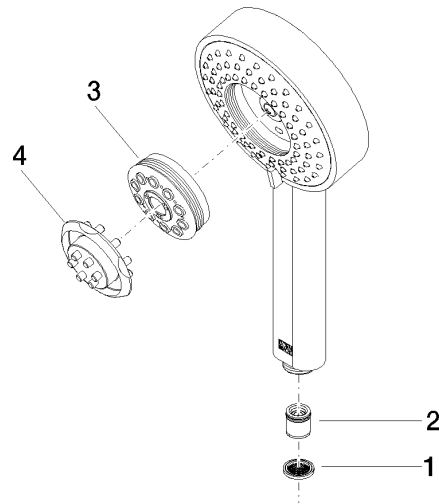

Hand shower - Champagne (22kt Gold)

IMO

28 012 979

- Four settings: COMPACT RAIN, COMPACT SOFT FLOW, COMPACT AQUAPRESSURE FLOW, COMPACT CASCADE, max. flow rate 15 l/min (at 3 bar)
- with anti-scale system
- spray head Ø 120mm
- 1/2" connection

Intrinsic protection against back flow.

Fits: IMO, LULU, MADISON, MEM, TARA, CL.1, LISSÉ, VAIA, META, CYO

	Champagne (22kt Gold)	28 012 979-47
	Chrome	28 012 979-00 0010
	Chrome	28 012 979-00
	Brushed Platinum	28 012 979-06
	Brushed Platinum	28 012 979-06 0010
	Platinum	28 012 979-08
	Platinum	28 012 979-08 0010
	Dark Chrome	28 012 979-19
	Dark Chrome	28 012 979-19 0010
	Light Gold	28 012 979-26
	Light Gold	28 012 979-26 0010
	Brushed Light Gold	28 012 979-27
	Brushed Light Gold	28 012 979-27 0010
	Brushed Durabrass (23kt Gold)	28 012 979-28
	Brushed Durabrass (23kt Gold)	28 012 979-28 0010
	Matte Black	28 012 979-33 0010
	Matte Black	28 012 979-33
	Brushed Bronze	28 012 979-42
	Brushed Bronze	28 012 979-42 0010
	Brushed Champagne (22kt Gold)	28 012 979-46
	Brushed Champagne (22kt Gold)	28 012 979-46 0010
	Champagne (22kt Gold)	28 012 979-47 0010
	Brushed Chrome	28 012 979-93
	Brushed Chrome	28 012 979-93 0010
	Brushed Dark Platinum	28 012 979-99 0010
	Brushed Dark Platinum	28 012 979-99

Hand shower - Champagne (22kt Gold)

IMO

28 012 979

28 012 979

mm [inches]

Flow rate chart

Certificates

LGA_29980.

28 012 979

Parts for other finishes can be found here: [Chrome](#)

Spare parts list

No.	Item Number	Name	Quantity used	Delivery time
1	09 23 01 039 90	sieve	1	2
2	09 23 01 046 90	back-flow preventer	1	2
3	04 12 11 071 00 90	shower	1	2
4	09 30 09 022 90	key	1	2