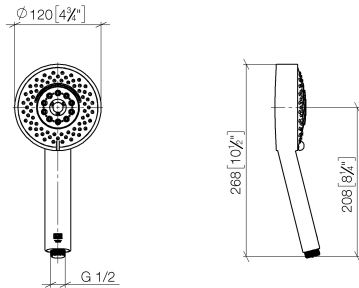

Hand shower FlowReduce - Champagne (22kt Gold)

IMO

28 012 979

- Four settings: COMPACT RAIN, COMPACT SOFT FLOW, COMPACT AQUAPRESSURE FLOW, COMPACT CASCADE, max. flow rate 6.8 l/min (at 3 bar)
- with anti-scale system
- spray head Ø 120mm
- 1/2" connection
- This product can help a building meet the requirements of Green Building Rating Systems, e.g. LEED®, BREEAM®, DGNB

Intrinsic protection against back flow.

Fits: IMO, LULU, MADISON, MEM, TARA, CL.1, LISSÉ, VAIA, META, CYO

	Champagne (22kt Gold)	28 012 979-47 0010
	Chrome	28 012 979-00 0010
	Chrome	28 012 979-00
	Brushed Platinum	28 012 979-06
	Brushed Platinum	28 012 979-06 0010
	Platinum	28 012 979-08
	Platinum	28 012 979-08 0010
	Dark Chrome	28 012 979-19
	Dark Chrome	28 012 979-19 0010
	Light Gold	28 012 979-26
	Light Gold	28 012 979-26 0010
	Brushed Light Gold	28 012 979-27
	Brushed Light Gold	28 012 979-27 0010
	Brushed Durabrass (23kt Gold)	28 012 979-28
	Brushed Durabrass (23kt Gold)	28 012 979-28 0010
	Matte Black	28 012 979-33 0010
	Matte Black	28 012 979-33
	Brushed Bronze	28 012 979-42
	Brushed Bronze	28 012 979-42 0010
	Brushed Champagne (22kt Gold)	28 012 979-46
	Brushed Champagne (22kt Gold)	28 012 979-46 0010
	Champagne (22kt Gold)	28 012 979-47
	Brushed Chrome	28 012 979-93
	Brushed Chrome	28 012 979-93 0010
	Brushed Dark Platinum	28 012 979-99 0010
	Brushed Dark Platinum	28 012 979-99

Hand shower FlowReduce - Champagne (22kt Gold)

IMO

28 012 979

28 012 979

mm [inches]

Flow rate chart

Certificates

LGA_29980.