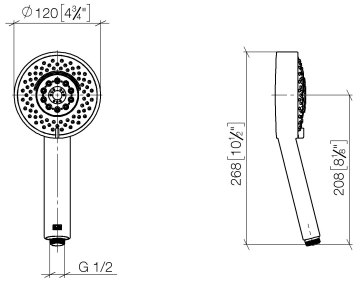

Hand shower - Brushed Dark Platinum

IMO

28 012 979

- Four settings: COMPACT RAIN, COMPACT SOFT FLOW, COMPACT AQUAPRESSURE FLOW, COMPACT CASCADE, max. flow rate 15 l/min (at 3 bar)
- with anti-scale system
- spray head Ø 120mm
- 1/2" connection

Intrinsic protection against back flow.

Fits: IMO, LULU, MADISON, MEM, TARA, CL.1, LISSÉ, VAIA, META, CYO

	Brushed Dark Platinum	28 012 979-99
	Chrome	28 012 979-00 0010
	Chrome	28 012 979-00
	Brushed Platinum	28 012 979-06
	Brushed Platinum	28 012 979-06 0010
	Platinum	28 012 979-08
	Platinum	28 012 979-08 0010
	Dark Chrome	28 012 979-19
	Dark Chrome	28 012 979-19 0010
	Light Gold	28 012 979-26
	Light Gold	28 012 979-26 0010
	Brushed Light Gold	28 012 979-27
	Brushed Light Gold	28 012 979-27 0010
	Brushed Durabrass (23kt Gold)	28 012 979-28
	Brushed Durabrass (23kt Gold)	28 012 979-28 0010
	Matte Black	28 012 979-33 0010
	Matte Black	28 012 979-33
	Brushed Bronze	28 012 979-42
	Brushed Bronze	28 012 979-42 0010
	Brushed Champagne (22kt Gold)	28 012 979-46
	Brushed Champagne (22kt Gold)	28 012 979-46 0010
	Champagne (22kt Gold)	28 012 979-47
	Champagne (22kt Gold)	28 012 979-47 0010
	Brushed Chrome	28 012 979-93
	Brushed Chrome	28 012 979-93 0010
	Brushed Dark Platinum	28 012 979-99 0010

Hand shower - Brushed Dark Platinum

IMO

28 012 979

28 012 979

mm [inches]

Flow rate chart

Certificates

LGA_29980.