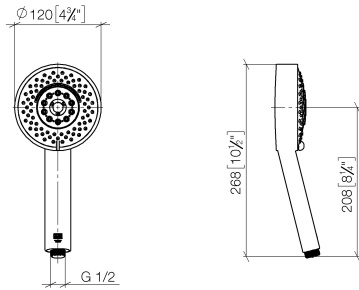

## Hand shower FlowReduce - Brushed Dark Platinum

IMO

28 012 979

- Four settings: COMPACT RAIN, COMPACT SOFT FLOW, COMPACT AQUAPRESSURE FLOW, COMPACT CASCADE, max. flow rate 6.8 l/min (at 3 bar)
- with anti-scale system
- spray head Ø 120mm
- 1/2" connection
- This product can help a building meet the requirements of Green Building Rating Systems, e.g. LEED®, BREEAM®, DGNB

## Hand shower FlowReduce - Brushed Dark Platinum

---

IMO

28 012 979

28 012 979

mm [inches]

### Flow rate chart