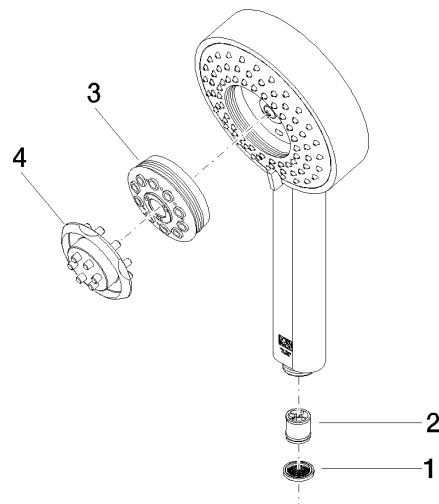

## Hand shower FlowReduce - Brushed Dark Platinum

IMO

28 012 979

- Four settings: COMPACT RAIN, COMPACT SOFT FLOW, COMPACT AQUAPRESSURE FLOW, COMPACT CASCADE, max. flow rate 6.8 l/min (at 3 bar)
- with anti-scale system
- spray head Ø 120mm
- 1/2" connection
- This product can help a building meet the requirements of Green Building Rating Systems, e.g. LEED®, BREEAM®, DGNB

## Hand shower FlowReduce - Brushed Dark Platinum

---

IMO

28 012 979

28 012 979

mm [inches]

### Flow rate chart

### Spare parts list

No.	Item Number	Name	Quantity used	Delivery time
1	09 23 01 039 90	sieve	1	2
2	09 23 01 166 90	flow reducer	1	2
3	04 12 11 071 00 90	shower	1	2
4	09 30 09 022 90	key	1	2